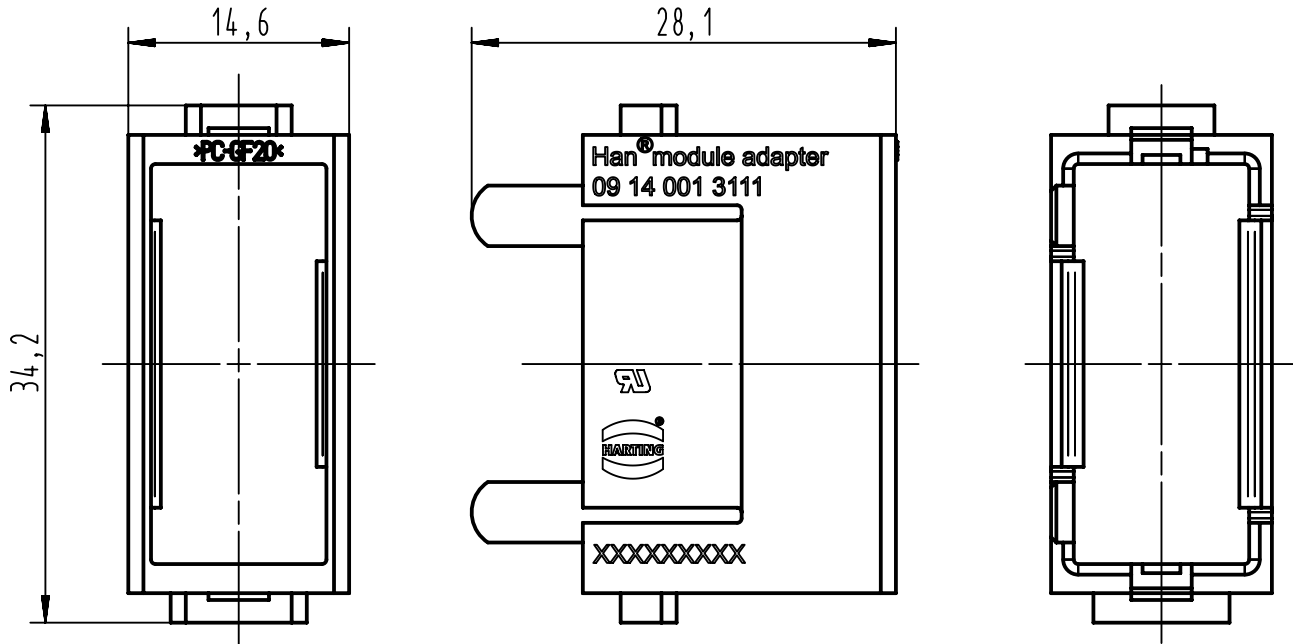

1 2 3 4 5 6

A
B
C
D

	All Dimensions in mm Original Size DIN A4		Scale 2:1	Free size tol.		Ref.	
						Sub.	
	All rights reserved Department EL PD - DE		Created by HOLLERT	Inspected by BERGHORN	Standardisation SCHMIDTM	Date 2013-03-19	State Final Release
	Title Han module adapter, female					Doc-Key / ECM-Nr. 100512392/UGD/001/C 500000060095	
HARTING Electric GmbH & Co. KG D-32339 Espelkamp			Type TB	Number 09 14 001 3111		Rev. C	Page 1/1