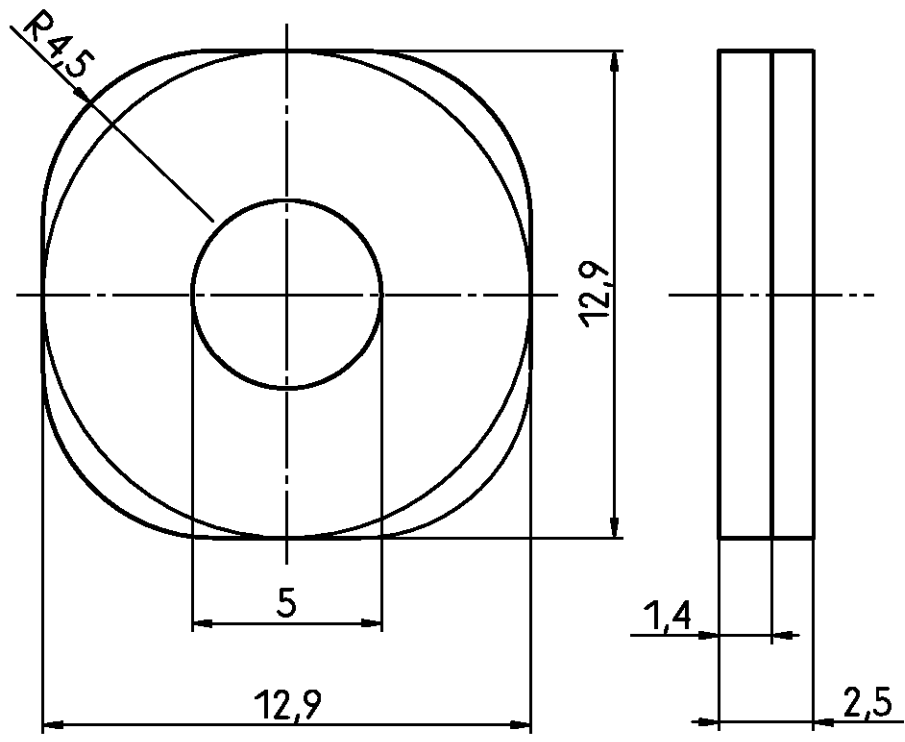

1 2 3 4

A

B

C

D

E

F

| Old Part Number | Tyco Part Number | colour |
|-------------------|------------------|--------|
| V42254-A6205-L1 | 4-1393561-7 | grey |
| V42254-A6205-L100 | 4-1393561-8 | black |

Tyco Electronics Corporation
Oostkamp - Belgium

LOC DIMENSIONS
GW IN MM

SCALE 5:1

WEIGHT

MATERIAL

| REV. | CHANGE ORDER | DATE | APP. |
|------|--------------|----------|------|
| A | WO00/7013 | 03.07.00 | KV |
| 01 | | 28.07.88 | VDW |

| | |
|--------------------------------------|----------------|
| DATE | 28.07.88 |
| NAME | Vandewyngaerde |
| DEP. | PD Com P&SE |
| EC | |
| TOLERANCE UNLESS SPECIFIED OTHERWISE | |

| | |
|---------------------|--------------------------|
| PART NAME | bushing D-Sub housing |
| PART NO. | |
| V42254-A6205-L1-*27 | |
| SHT. | 1- |
| OF | 1 |