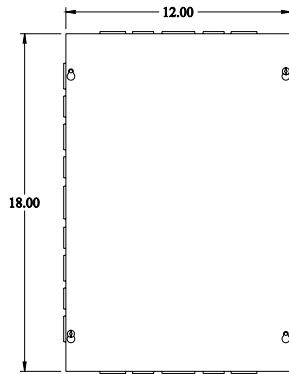

**PART No. CSKO18126**

for more information visit  
[www.hammfg.com](http://www.hammfg.com)

Data subject to change without notice

Isometric drawing Not to Scale

**TOP VIEW**

**ISOMETRIC VIEW**

**SIDE VIEW**

**FRONT VIEW**

**SIDE VIEW**

**BOTTOM VIEW**