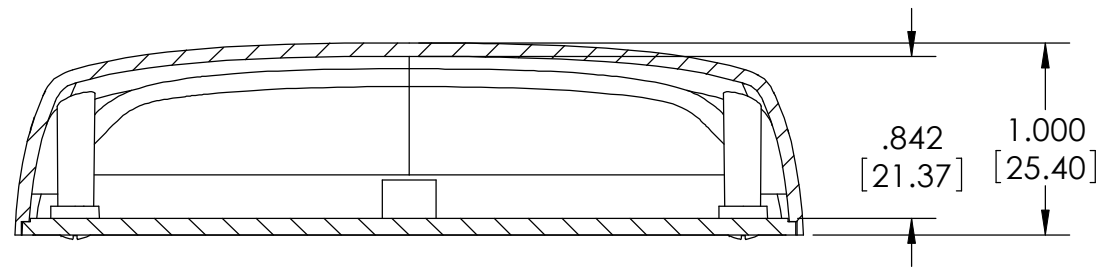

PART  
NAME

PLASTIBOX - STYLE M

PART  
No.

PT-11852-PXX

REVISION  
DATE

3-30-09

MATERIAL:  
ABS, BLACK, UL94V0  
MAR RESISTANT TEXTURED SURFACE