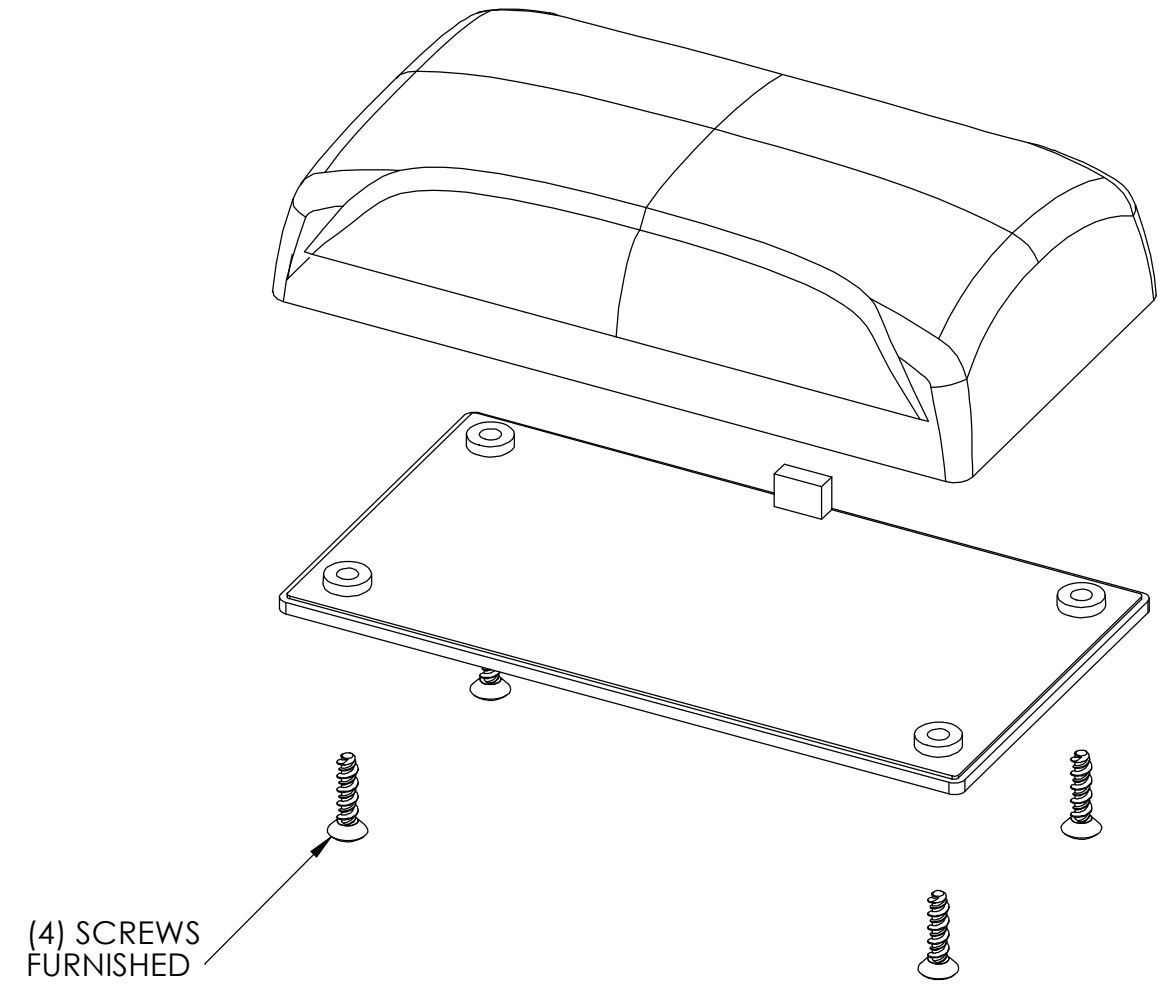

PART  
NAME

PLASTIBOX - STYLE M

PART  
No.

PT-11852-PXX

REVISION  
DATE

3-30-09

MATERIAL:  
ABS, BLACK, UL94V0  
MAR RESISTANT TEXTURED SURFACE