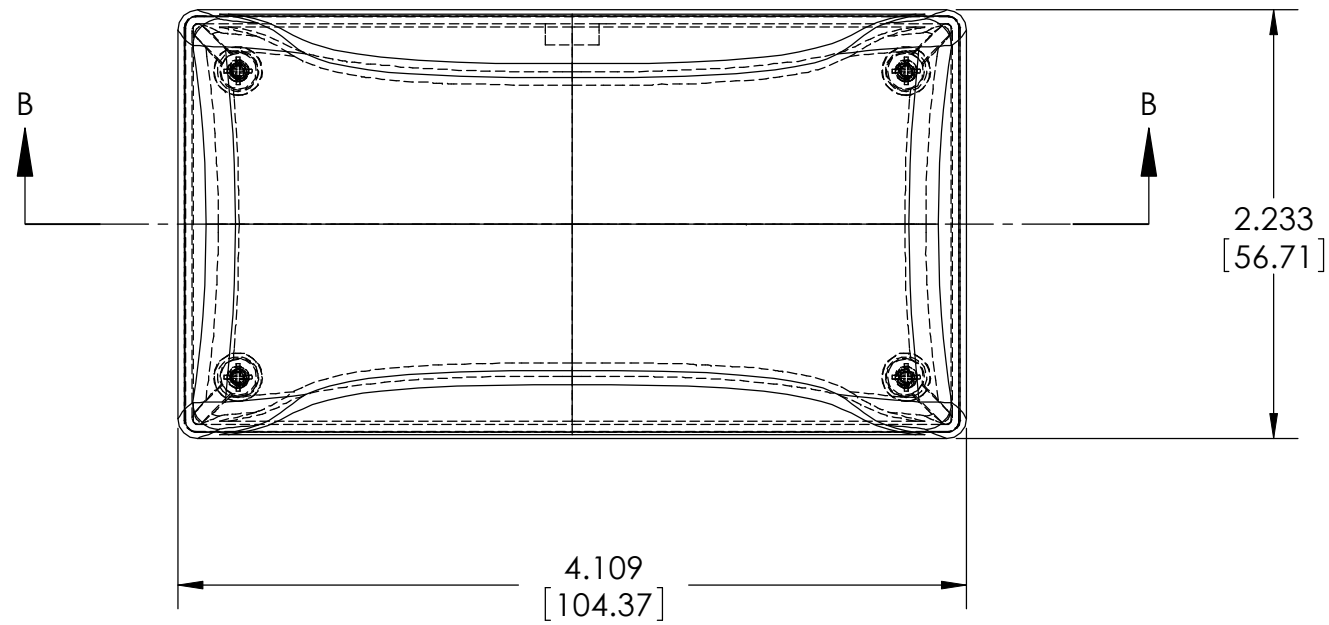

PART  
NAME

PLASTIBOX - STYLE M

PART  
No.

PT-11852-PXX

REVISION  
DATE

3-30-09

MATERIAL:  
ABS, BLACK, UL94V0  
MAR RESISTANT TEXTURED SURFACE