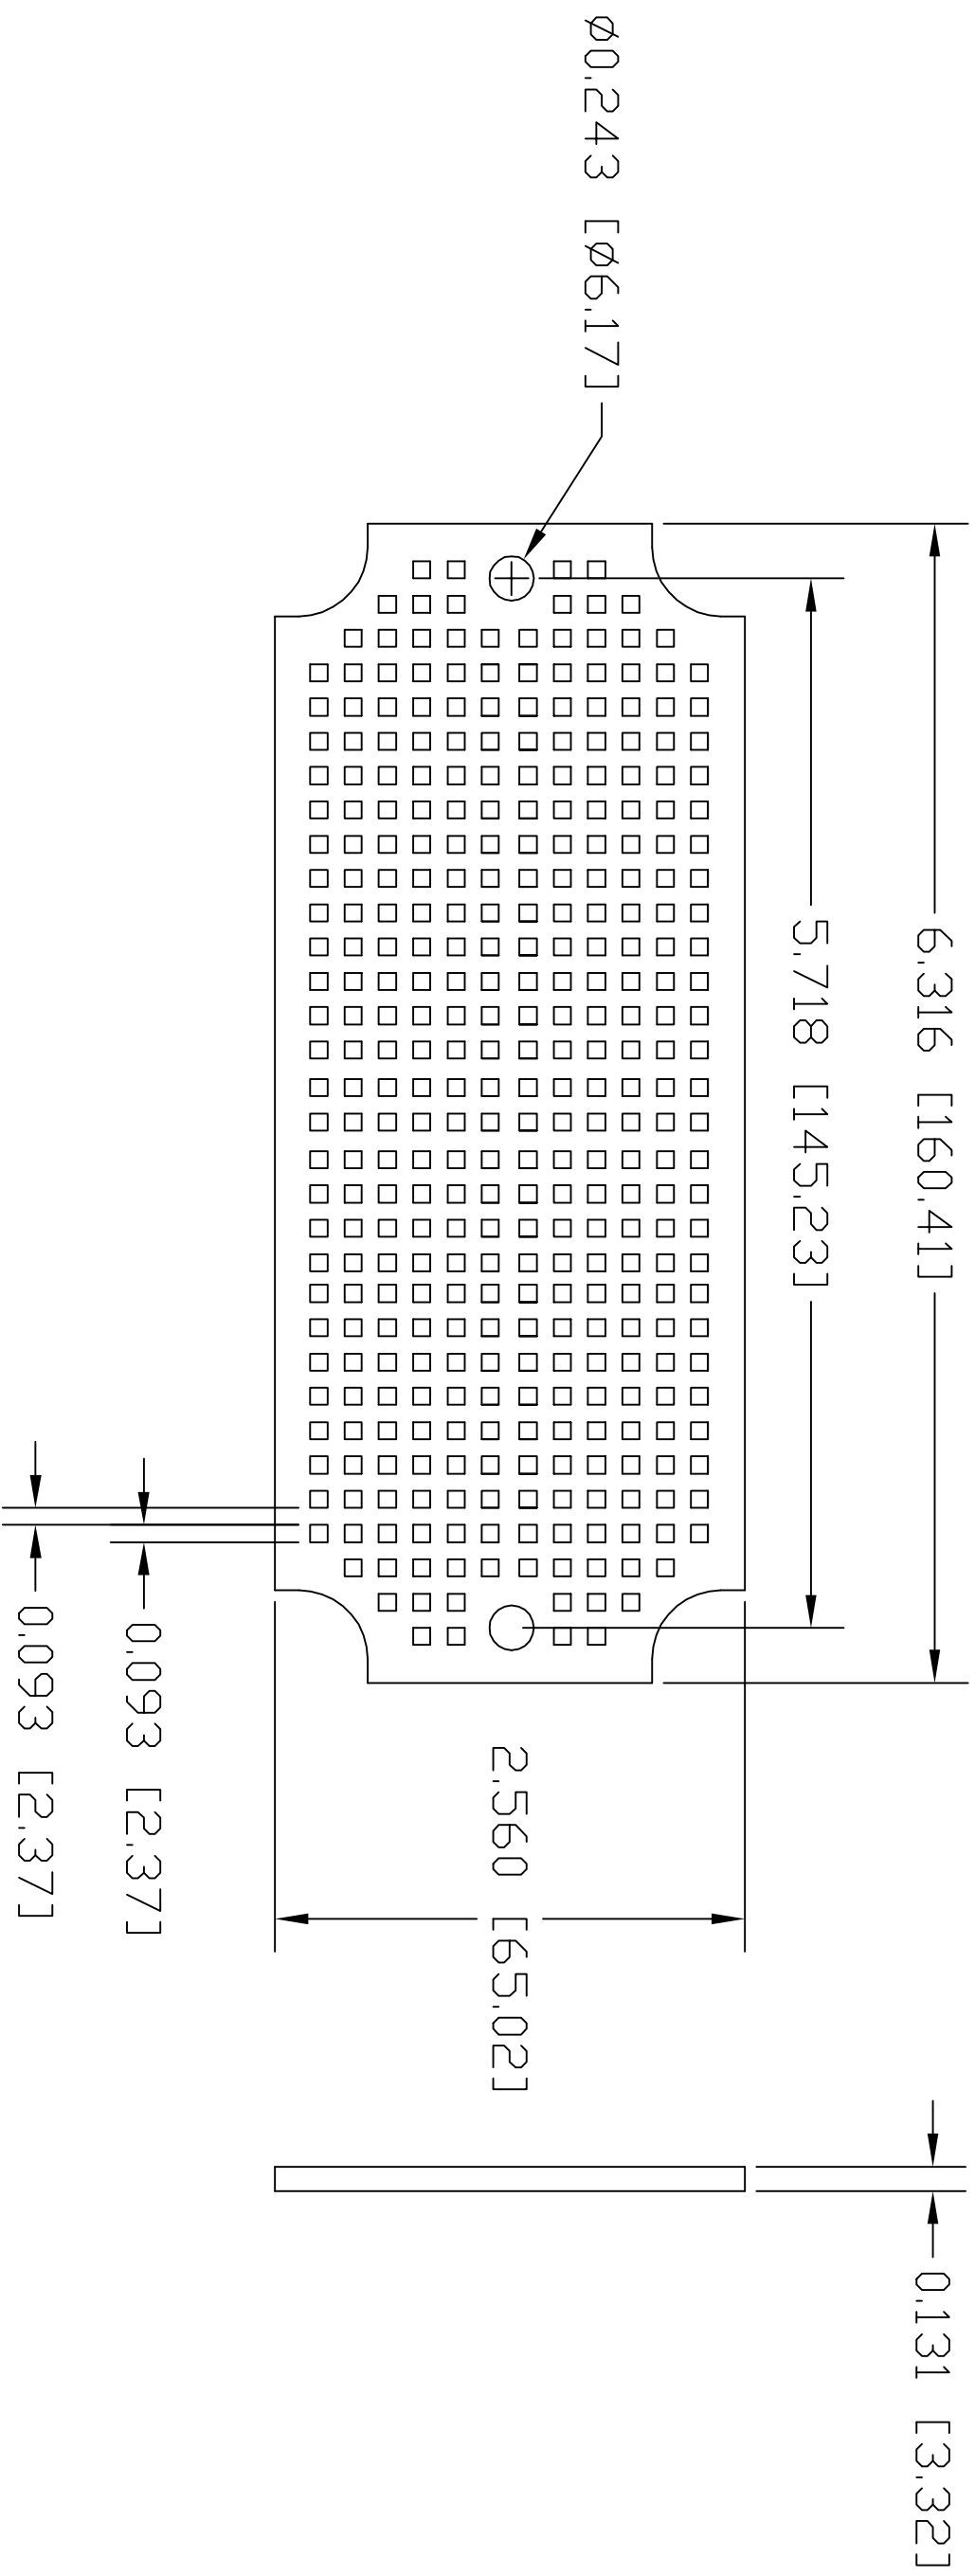

PART
NAME

MOUNTING PANEL

PART
No.

NBX-10977

REV.
DATE

3-2-09

MATERIAL: ABS PLASTIC, UL94-HB