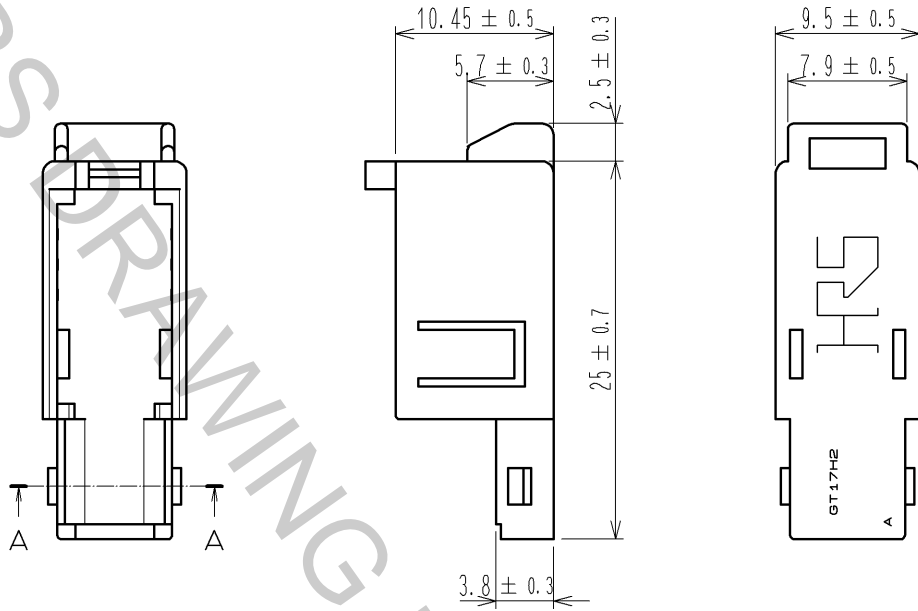

ELV, RoHS COMPLIANT

A-A

1	PBT	DARK GRAY						
NO.	MATERIAL	FINISH . REMARKS		NO.	MATERIAL	FINISH . REMARKS		
UNITS mm		SCALE 2 : 1	COUNT 	DESCRIPTION OF REVISIONS		DESIGNED	CHECKED	DATE
HIROSE ELECTRIC CO., LTD.		APPROVED : AR. SHIRAI	12. 04. 25	DRAWING NO.	EDC4-168001-00			
		CHECKED : NH. NAKATA	12. 04. 24	PART NO.	GT17H2-4S-HU			
		DESIGNED : TS. KUBOTA	12. 04. 24	CODE NO.	CL767-0245-3-00			
		DRAWN : TS. KUBOTA	12. 04. 24					