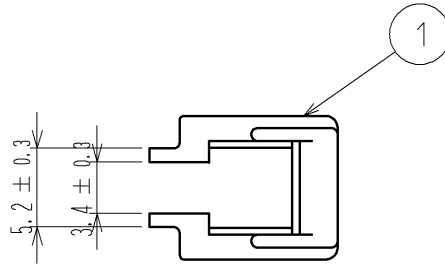

ELV, RoHS COMPLIANT

A-A

1	PBT	DARK GRAY						
NO.	MATERIAL	FINISH . REMARKS		NO.	MATERIAL	FINISH . REMARKS		
UNITS mm		SCALE 2 : 1	COUNT 	DESCRIPTION OF REVISIONS		DESIGNED	CHECKED	DATE
HIROSE ELECTRIC CO., LTD.		APPROVED : AR. SHIRAI	12. 04. 25	DRAWING NO.	EDC4-168001-00			
		CHECKED : NH. NAKATA	12. 04. 24	PART NO.	GT17H2-4S-HU			
		DESIGNED : TS. KUBOTA	12. 04. 24	CODE NO.	CL767-0245-3-00			
		DRAWN : TS. KUBOTA	12. 04. 24					