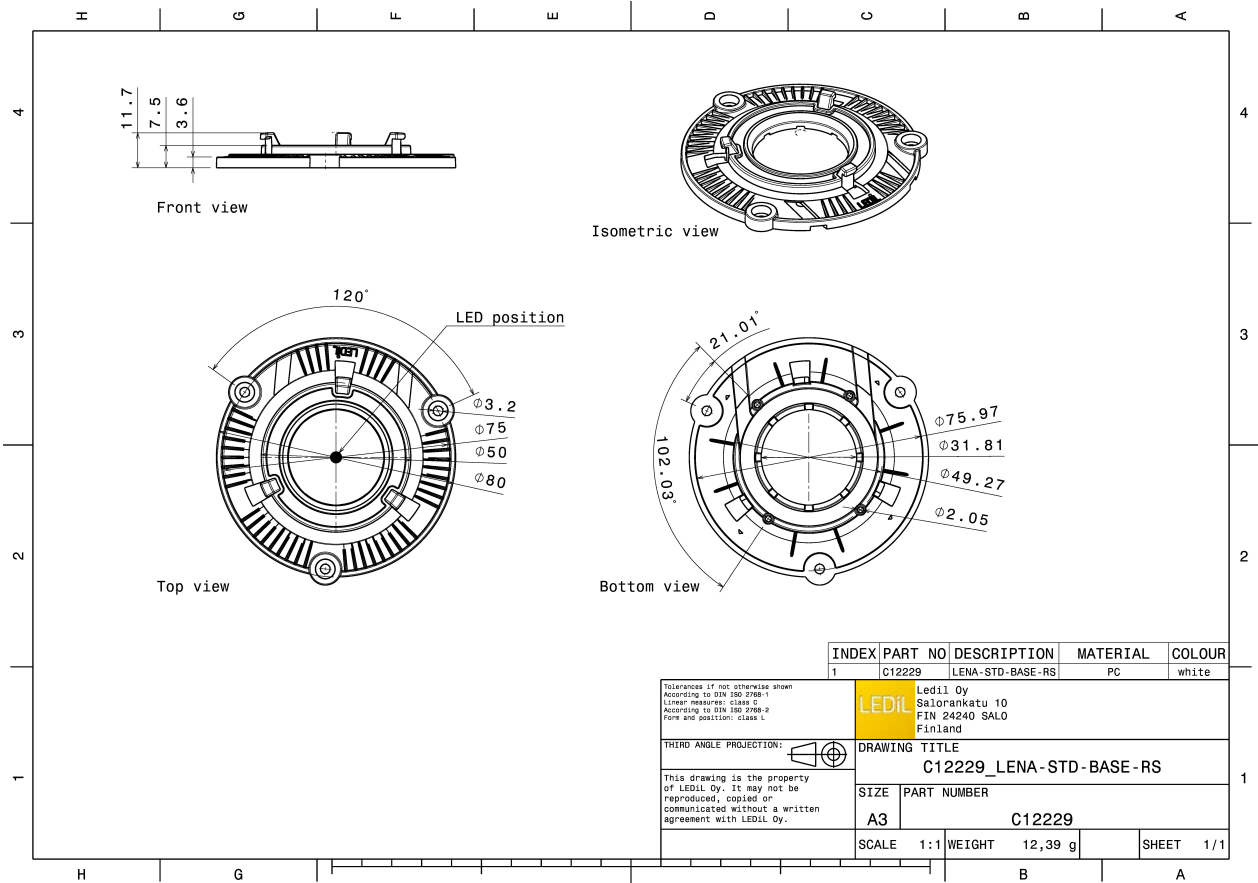

LENA-STD-BASE-RS

Basepart for LENA and LENINA reflectors.
Compatible with Bridgelux BXRA RS.

TECHNICAL SPECIFICATIONS:

Dimensions	Ø 80 mm
Height	11.7 mm
Fastening	screw
Colour	white
Box size	
Box weight	1 kg
Quantity in Box	60 pcs
ROHS compliant	yes ⓘ

MATERIAL SPECIFICATIONS:

Component	Type	Material	Colour
LENA-STD-BASE-RS	Base part	PC	white

GENERAL INFORMATION:

NOTE: The typical beam angle will be changed by different color, chip size and chip position tolerance. The typical total beam angle is the full angle measured where the luminous intensity is half of the peak value.