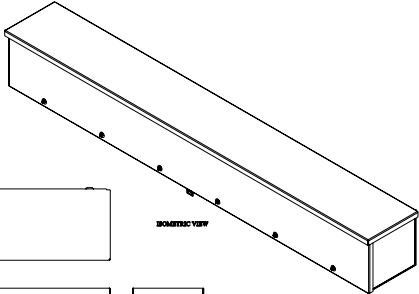

PART No. C3RWT860

for more information visit www.hamifig.com

Data subject to change without notice

Isometric drawing Not to Scale

C3
FRONT VIEW

8.00
8.00
SIDE VIEW

TOP VIEW

C3
BACK VIEW

BOTTOM VIEW

60.00
BOTTOM VIEW