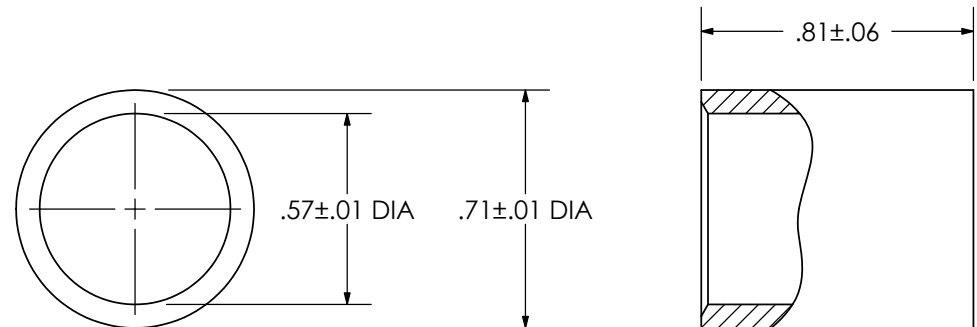

00	4/07	JHNU	TLCO	RELEASED	PC00728
REV	DATE	BY	CHK	DESCRIPTION	ECN

PANDUIT CORP. TINLEY PARK, ILLINOIS

PSCORG-Q
Parallel Splice

SCALE N/A   DRAWING NO / CAD FILE PSCORG-CUST