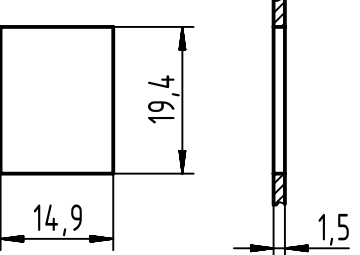

1 2 3 4 5 6

A

B

C

D

enclosed 1x cable tie

Panel cut-out

All Dimensions in mm  
Original Size DIN A4

Scale  
2:1

Free size tol.

Ref.

Sub.

All rights reserved  
Department EC PD - RO

Created by  
TAMAS

Inspected by  
AVRAM

Standardisation  
HOFFMANN