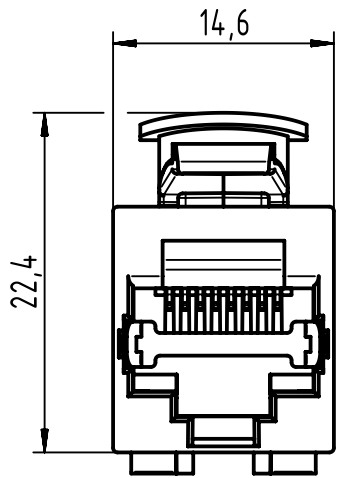

1 2 3 4 5 6

A

B

C

D

enclosed 1x cable tie

Panel cut-out

All Dimensions in mm  
Original Size DIN A4

Scale  
2:1

Free size tol.

Ref.

Sub.

All rights reserved  
Department EC PD - RO

Created by  
TAMAS

Inspected by  
AVRAM

Standardisation  
HOFFMANN