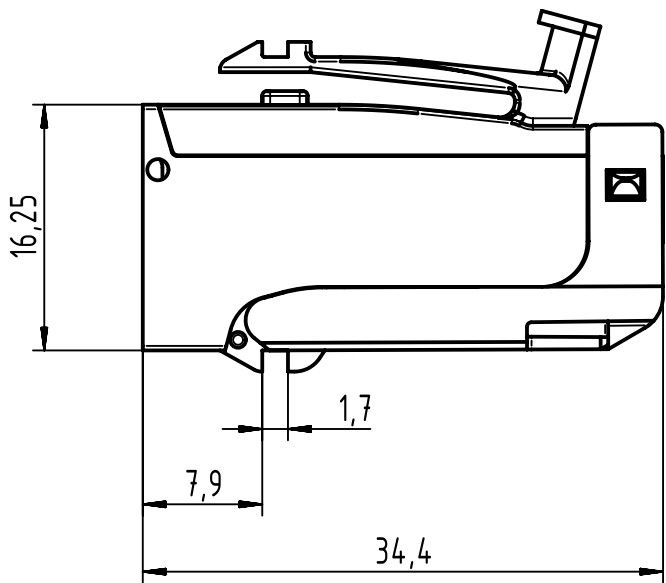

1 2 3 4 5 6

A

B

C

D

enclosed 1x cable tie

Panel cut-out

All Dimensions in mm  
Original Size DIN A4

Scale  
2:1

Free size tol.

Ref.

Sub.

All rights reserved  
Department EC PD - RO

Created by  
TAMAS

Inspected by  
AVRAM

Standardisation  
HOFFMANN