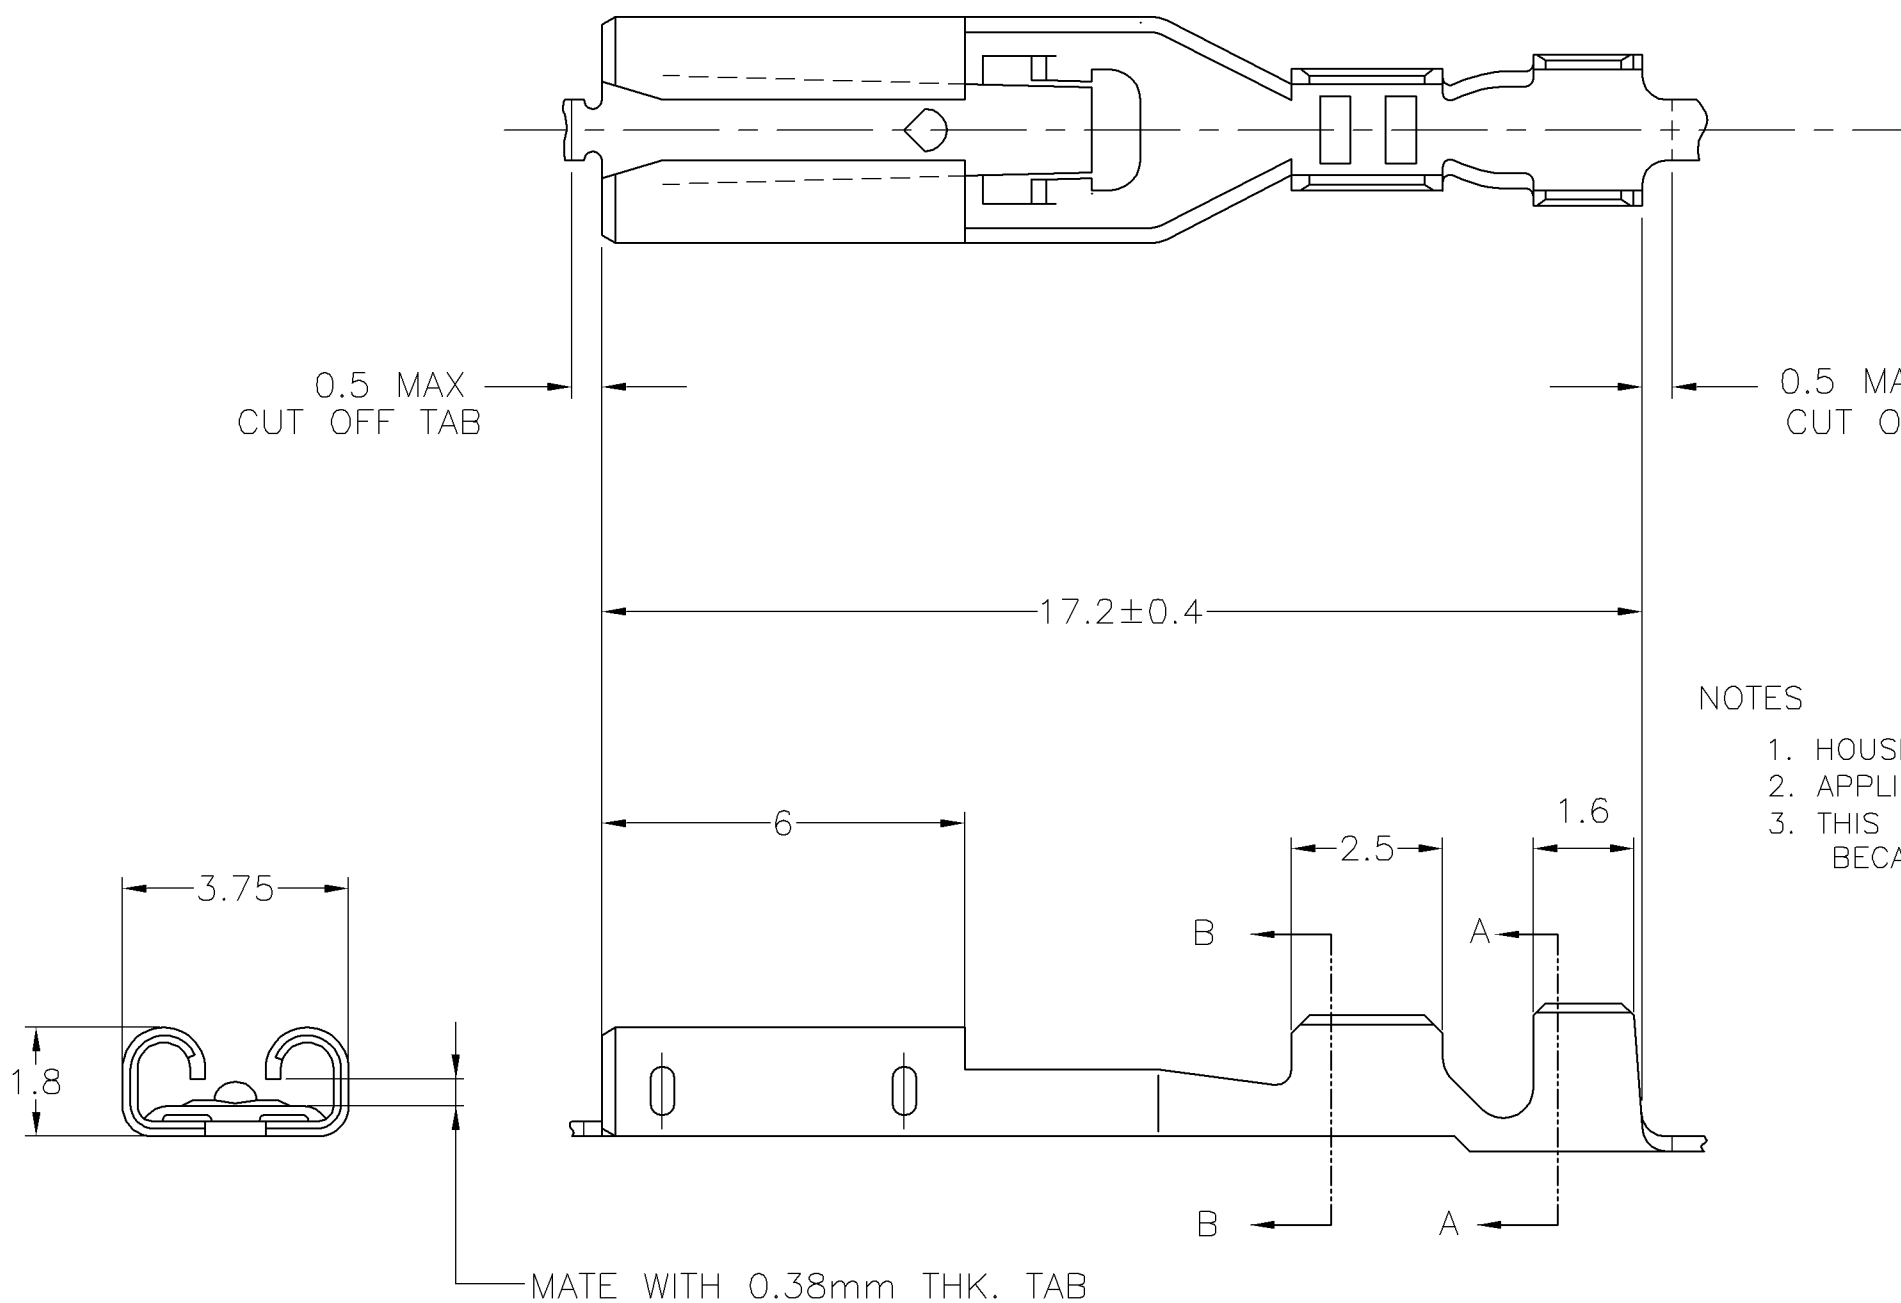

J

-

D

C

B

A

NOTES

1. HOUSING P/N:NONE
2. APPLICATER P/N:909101-2
3. THIS PRODUCT CANNOT REMOVE FROM MATING TAB. BECAUSE THIS ITEM HAS NO UNLOCKING FUNCTION.

---	PRE-TIN BRASS	1-1746231-1
LOOSE PIECE P/N	MATERIAL	P/N
WIRE RANGE	INSULATION DIA	
AWG #24-#20	φ 1.02- φ 1.78	

THIS DRAWING IS A CONTROLLED DOCUMENT.		DWN Y.OKADA 07APR2011	<b>STE</b> TE Connectivity	
DIMENSIONS: 单位: 耗 mm		CHK S.YAMADA 11APR2011		
TOLERANCES UNLESS OTHERWISE SPECIFIED: 一般公差 ±0.2		APVD N.YAMASAKI 11APR2011	NAME 名称	
0-PLC ± 1-PLC ± 2-PLC ± 3-PLC ± 4-PLC ± ANGLES ± 3'		PRODUCT SPEC 製品規格 -	110 SERIES POSITIVE LOCK REC CONTACT FOR 0.38t TAB STRAIGHT LOCKING LEVER TYPE	
MATERIAL 材料 SEE TABLE		FINISH 仕上 -	APPLICATION SPEC 取付適用規格 114-5378	SIZE A3
		WEIGHT 0.24g	CAGE CODE 00779	DRAWING NO C-1746231
		CUSTOMER DRAWING	SCALE 尺度 8:1	SHEET 1 OF 1
				REV A