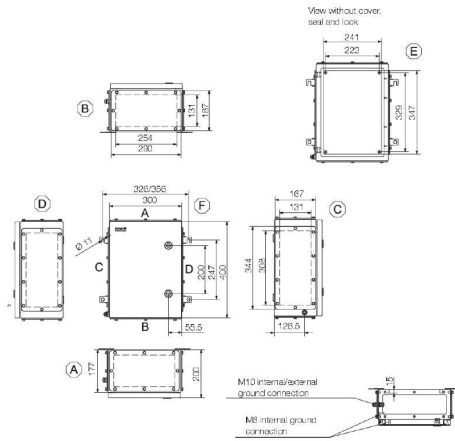

**Klippon TB QL (Terminal Box - Quarter Lock)
KTB QL 403020 S4E3**

Weidmüller Interface GmbH & Co. KG
Klingenbergstraße 16
D-32758 Detmold
Germany
Fon: +49 5231 14-0
Fax: +49 5231 14-292083
www.weidmueller.com

Drawings