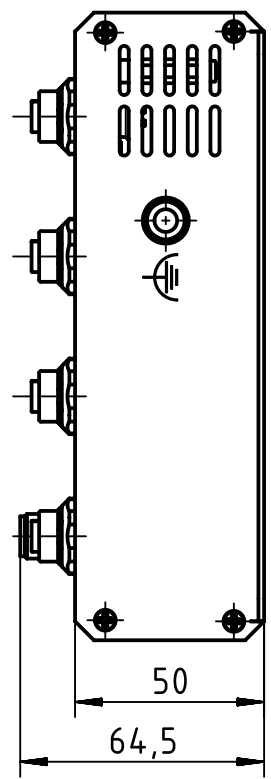

1 2 3 4 5 6

A

B

C

D

	All rights reserved Department EL PD - DE	All Dimensions in mm Original Size DIN A4		Scale 1:2	Free size tol.	Ref. Sub. TB 20 77 208 3009 v. 15.03.12	
		Created by STICKFORTH	Inspected by WULF	Standardisation TIEMANNA	Date 2014-12-03	State Final Release	
HARTING Electric GmbH & Co. KG D-32339 Espelkamp		Title Ha-VIS eCon 4080-BPoE1				Doc-Key / ECM-Nr. 100222107/UGD/004/B 500000082563	
		Type TB	Number 20 77 208 3009			Rev. B	Page 1/1