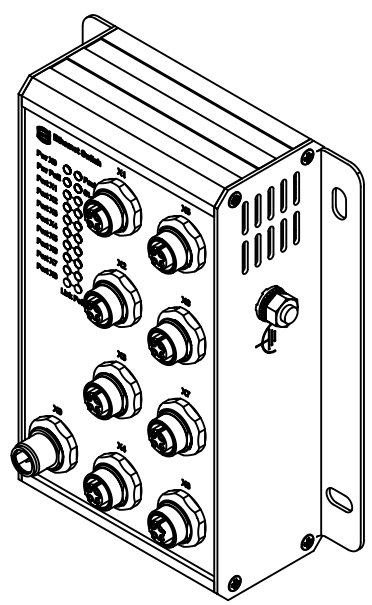

1 2 3 4 5 6

A

B

C

D

	All rights reserved Department EL PD - DE	All Dimensions in mm Original Size DIN A4		Scale 1:2	Free size tol.	Ref. Sub. TB 20 77 208 3009 v. 15.03.12	
		Created by STICKFORTH	Inspected by WULF	Standardisation TIEMANNA	Date 2014-12-03	State Final Release	
HARTING Electric GmbH & Co. KG D-32339 Espelkamp		Title Ha-VIS eCon 4080-BPoE1				Doc-Key / ECM-Nr. 100222107/UGD/004/B 500000082563	
		Type TB	Number 20 77 208 3009			Rev. B	Page 1/1