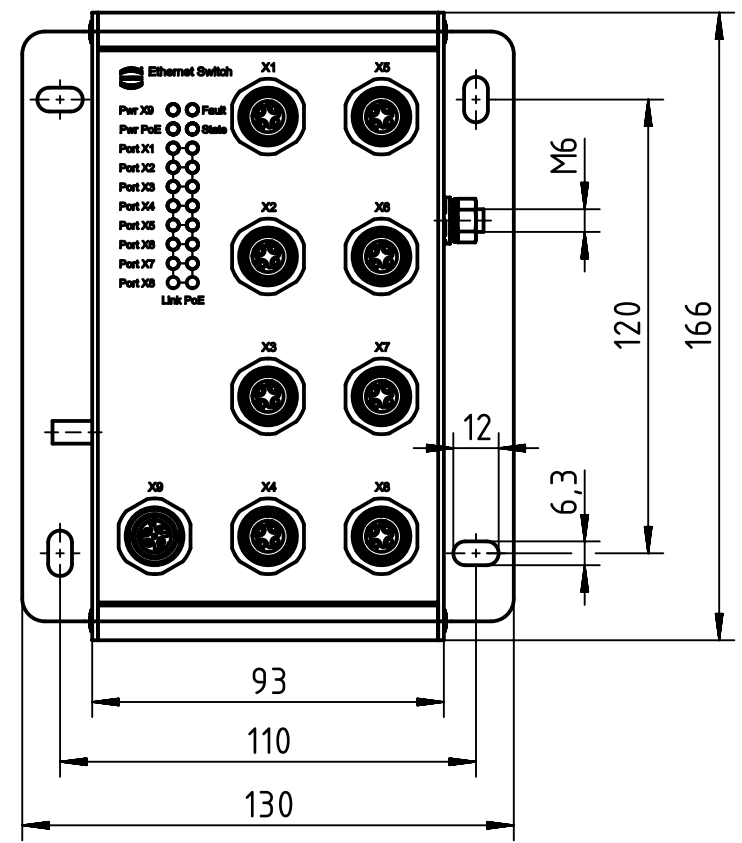

1 2 3 4 5 6

A

B

C

D

	All rights reserved Department EL PD - DE	All Dimensions in mm Original Size DIN A4		Scale 1:2	Free size tol.	Ref. Sub. TB 20 77 208 3009 v. 15.03.12	
		Created by STICKFORTH	Inspected by WULF	Standardisation TIEMANNA	Date 2014-12-03	State Final Release	
HARTING Electric GmbH & Co. KG D-32339 Espelkamp		Title Ha-VIS eCon 4080-BPoE1				Doc-Key / ECM-Nr. 100222107/UGD/004/B 500000082563	
		Type TB	Number 20 77 208 3009			Rev. B	Page 1/1