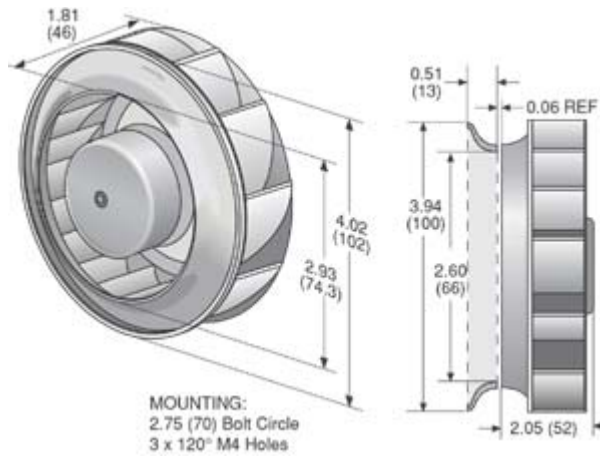

## RER101 Series Motorized Impeller

Part Number	CFM @ 0	Curve	Volts	Voltage Range	Power (W)	dBA	Max Ambient Temp C	Wgt. (lbs)	Type Of Bearing	Features
RER101-36/12/12P	90	1	12	11 to 13	13.5	69	55	0.56	Ball	Leads
RER101-36/48/2P	90	1	48	43 to 53	13.5	69	55	0.56	Ball	Leads