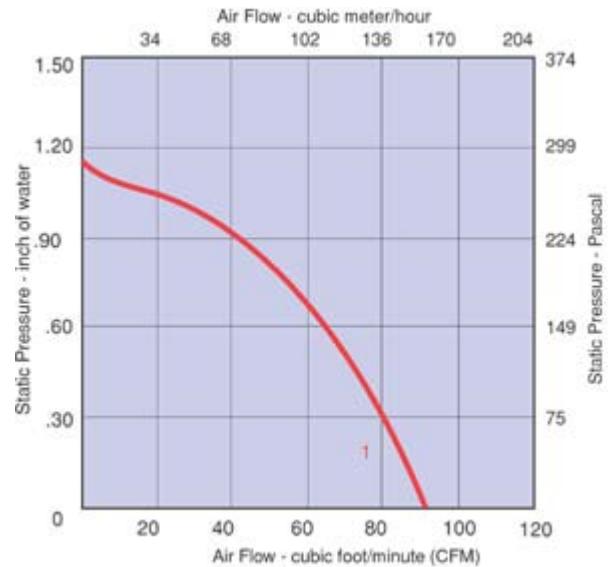

## RER101 Series Motorized Impeller

Part Number	CFM @ 0	Curve	Volts	Voltage Range	Power (W)	dBA	Max Ambient Temp C	Wgt. (lbs)	Type Of Bearing	Features
RER101-36/12/12P	90	1	12	11 to 13	13.5	69	55	0.56	Ball	Leads
RER101-36/48/2P	90	1	48	43 to 53	13.5	69	55	0.56	Ball	Leads