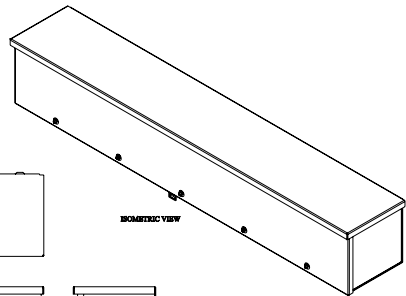

PART No. C3RWT848

for more information visit

[www.hamfmg.com](http://www.hamfmg.com)

Data subject to change without notice

Isometric drawing Not to Scale

ISOMETRIC VIEW

TOP VIEW

FRONT VIEW

48.00  
BOTTOM VIEW

REAR VIEW

8.00  
SIDE VIEW

SIDE VIEW