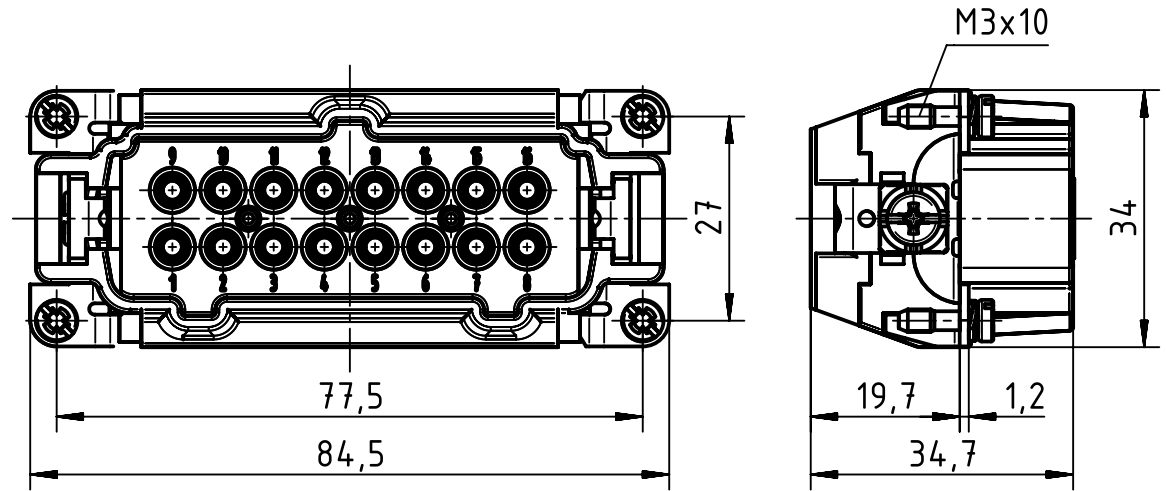

1 2 3 4 5 6

A
B
C
D

panel cut out (1:2)

	All Dimensions in mm Original Size DIN A4	Scale 1:1	Free size tol.			Ref.
	All rights reserved Department EL PD - DE	Created by HOLLERT	Inspected by SPILKERN	Standardisation TIEMANNA	Date 2013-11-05	State Final Release
HARTING Electric GmbH & Co. KG D-32339 Espelkamp		Title Han High Temp 16E-c male			Doc-Key / ECM-Nr. 100528781/UGD/001/A 500000067351	
		Type TB	Number 09 33 816 2602			Rev. A
						Page 1/1