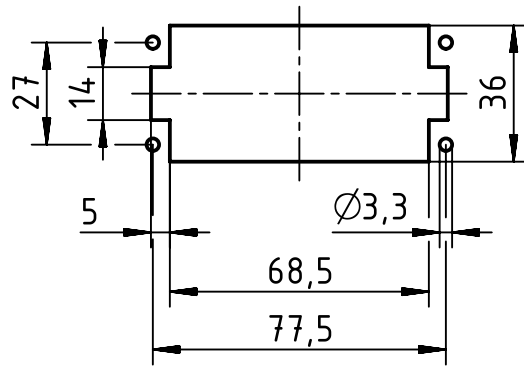

1 2 3 4 5 6

A
B
C
D

panel cut out (1:2)

	All Dimensions in mm Original Size DIN A4	Scale 1:1	Free size tol.			Ref.
	All rights reserved Department EL PD - DE	Created by HOLLERT	Inspected by SPILKERN	Standardisation TIEMANNA	Date 2013-11-05	State Final Release
HARTING Electric GmbH & Co. KG D-32339 Espelkamp		Title Han High Temp 16E-c male			Doc-Key / ECM-Nr. 100528781/UGD/001/A 500000067351	
		Type TB	Number 09 33 816 2602			Rev. A
						Page 1/1