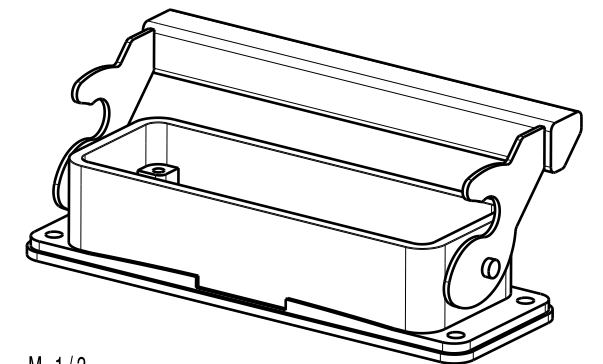

MASSE OHNE TOLERANZ SIND KEINE PRUEFMASSE
 DIMS. WITHOUT TOLERANCE ARE NOT CONTROL DIMS.

MONTAGEAUSSCHNITT
 MOUNTING CUT-OUT

M 1/2

5	LOCKING	STAINLESS STEEL
4	FLAT SEALING	NBR
3	SEALING	NBR
2	LOCKING BOLTS	STAINLESS STEEL
1	BULKHEAD HOUSING	ALUMINIUM WITH POWDER COATING
ROHSTOFF-NR. R.PART NO.	TYP PART NAME	WERKSTOFF MATERIAL