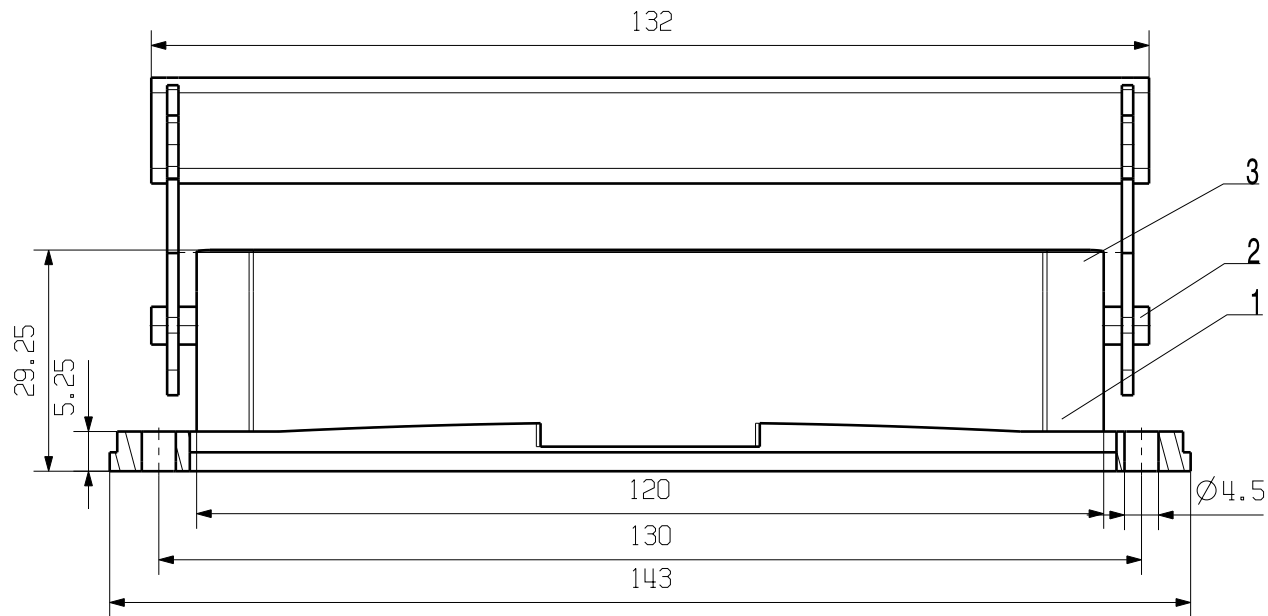

MASSE OHNE TOLERANZ SIND KEINE PRUEFMASSE
 DIMS. WITHOUT TOLERANCE ARE NOT CONTROL DIMS.

MONTAGEAUSSCHNITT
 MOUNTING CUT-OUT

M 1/2

5	LOCKING	STAINLESS STEEL
4	FLAT SEALING	NBR
3	SEALING	NBR
2	LOCKING BOLTS	STAINLESS STEEL
1	BULKHEAD HOUSING	ALUMINIUM WITH POWDER COATING
ROHSTOFF-NR. R.PART NO.	TYP PART NAME	WERKSTOFF MATERIAL

MAX. NRN./NOS. ?		CAT.NO.: 121390000	
MODIFICATION		DRAWING NO. ISSUE NO.	
DRAWN	DATE	NAME	
RESPONSIBLE	26.10.2005	YANG_A	
SUPERSEDES:	CHECKED	31.10.2005 ZHANG_T	
SUPERSEDED BY:	APPROVED	PRODUCT FILE:	