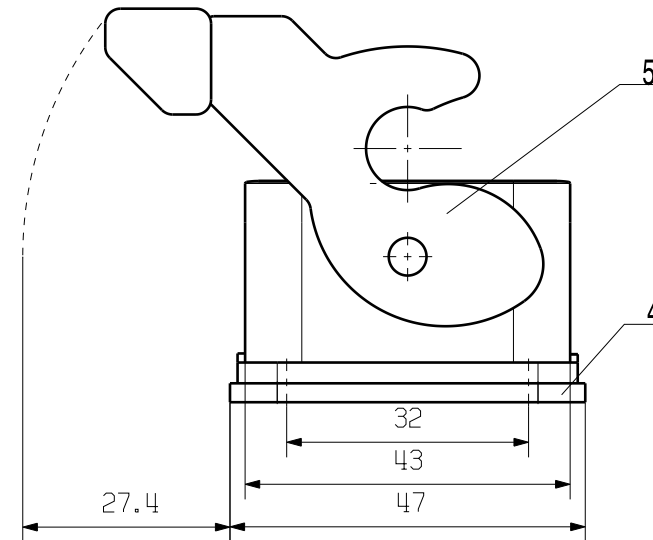

MASSE OHNE TOLERANZ SIND KEINE PRUEFMASSE
 DIMS. WITHOUT TOLERANCE ARE NOT CONTROL DIMS.

MONTAGEAUSSCHNITT
 MOUNTING CUT-OUT

M 1/2

5	LOCKING	STAINLESS STEEL
4	FLAT SEALING	NBR
3	SEALING	NBR
2	LOCKING BOLTS	STAINLESS STEEL
1	BULKHEAD HOUSING	ALUMINIUM WITH POWDER COATING
ROHSTOFF-NR. R.PART NO.	TYP PART NAME	WERKSTOFF MATERIAL

MAX. NRN./NOS. ?		CAT.NO.: 121390000	
MODIFICATION		DRAWING NO. ISSUE NO.	
DRAWN	DATE	NAME	
RESPONSIBLE	26.10.2005	YANG_A	
SUPERSEDES:	CHECKED	31.10.2005 ZHANG_T	
SUPERSEDED BY:	APPROVED	PRODUCT FILE:	