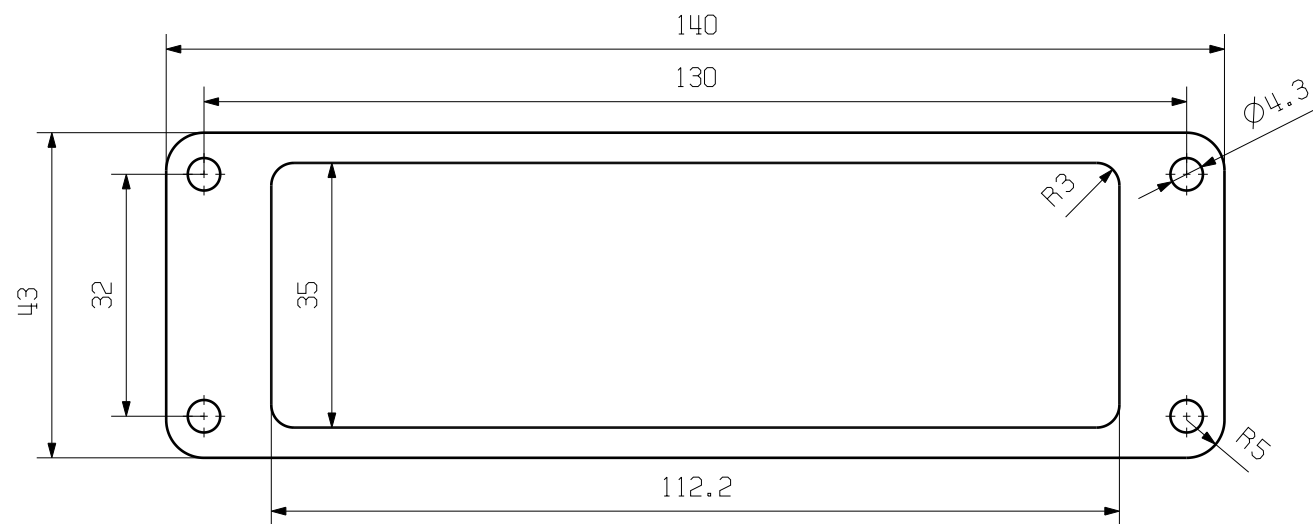

MASSE OHNE TOLERANZ SIND KEINE PRUEFMASSE
 DIMS. WITHOUT TOLERANCE ARE NOT CONTROL DIMS.

MONTAGEAUSSCHNITT
 MOUNTING CUT-OUT

M 1/2

5	LOCKING	STAINLESS STEEL
4	FLAT SEALING	NBR
3	SEALING	NBR
2	LOCKING BOLTS	STAINLESS STEEL
1	BULKHEAD HOUSING	ALUMINIUM WITH POWDER COATING
ROHSTOFF-NR. R.PART NO.	TYP PART NAME	WERKSTOFF MATERIAL

MAX. NRN./NOS. ?		CAT.NO.: 121390000	
MODIFICATION		DRAWING NO. ISSUE NO.	
DRAWN	DATE	NAME	
RESPONSIBLE	26.10.2005	YANG_A	
SUPERSEDES:	CHECKED	31.10.2005 ZHANG_T	
SUPERSEDED BY:	APPROVED	PRODUCT FILE:	