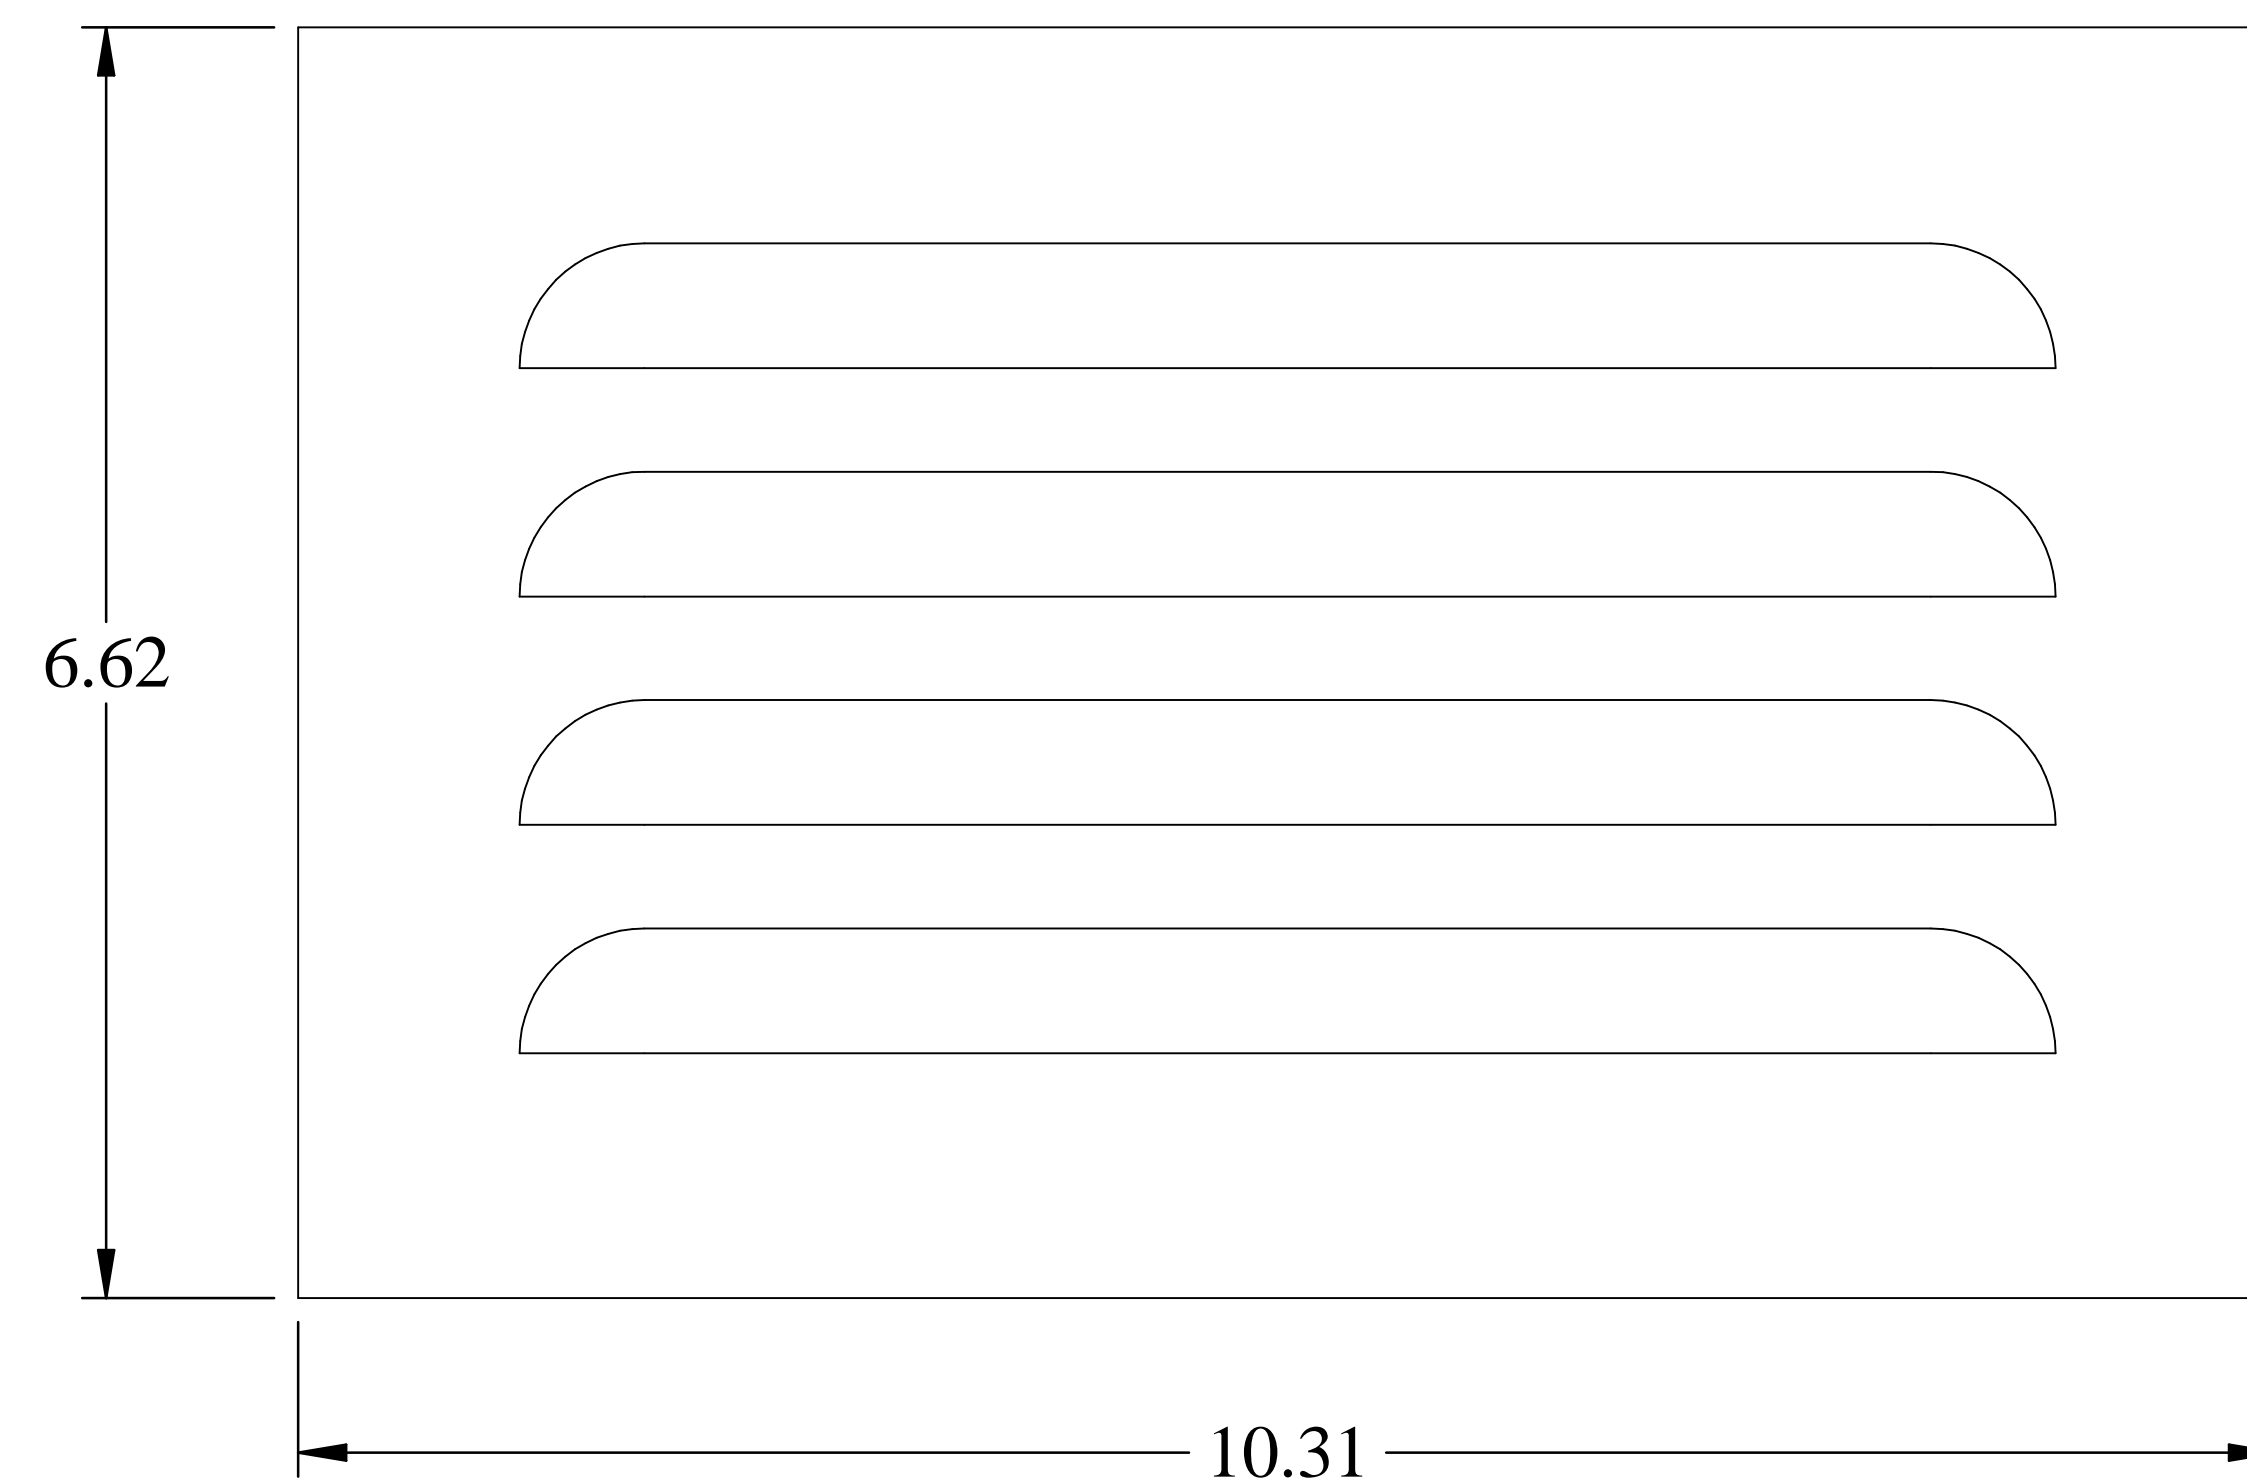

PART No. 1481L3R610GY

for more information visit
www.hammfg.com

Data subject to change without notice

Isometric drawing Not to Scale

ISOMETRIC VIEW

BACK VIEW

SIDE VIEW

FRONT VIEW