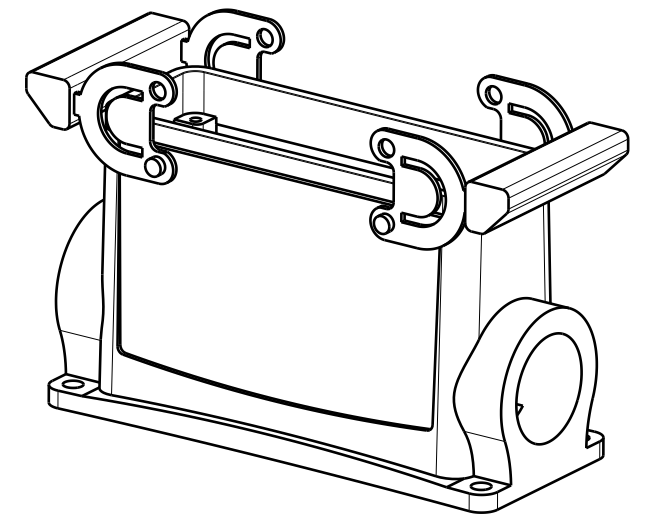

MASSE OHNE TOLERANZ SIND KEINE PRUEFMASSE  
 DIMS. WITHOUT TOLERANCE ARE NOT CONTROL DIMS.

4	SEALING	NBR
3	LOCKING	STAINLESS STEEL
2	LOCKING BOLTS	STAINLESS STEEL
1	BASE HOUSING	ALUMINIUM WITH POWDER COATING
ROHSTOFF-NR. R. PART NO.	TYP PART NAME	WERKSTOFF MATERIAL

MAX. NRN./NOS. ?		CAT.NO.: 1661590000	
MODIFICATION		DRAWING NO. ISSUE NO.	
Weidmüller		HDC 64D SBU 2PG21G	
SCALE: 1/1		SOCKELGEHAEUSE	
SUPERSEDES:		BASE HOUSING	
SUPERSEDED BY:		PRODUCT FILE:	
DRAWN	DATE	NAME	
RESPONSIBLE	21.10.2005	YANG_A	
CHECKED	31.10.2005	Zhang_T	
APPROVED			