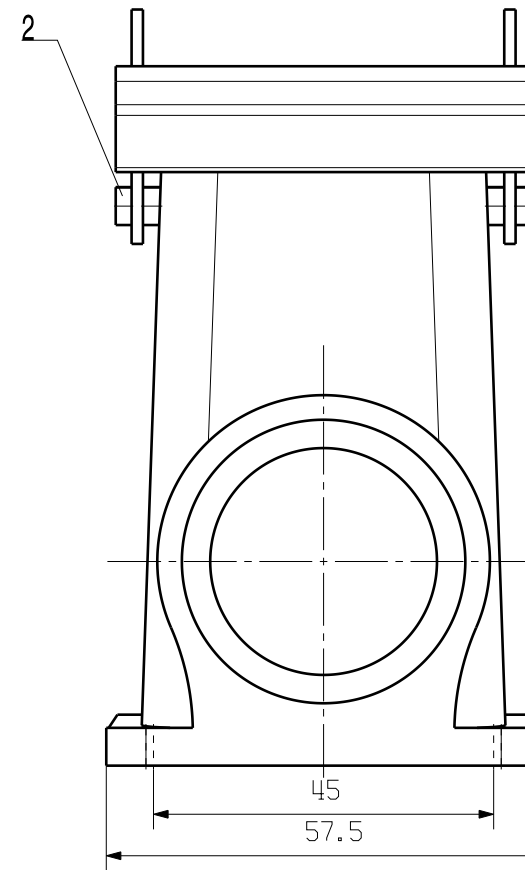

MASSE OHNE TOLERANZ SIND KEINE PRUEFMASSE  
 DIMS. WITHOUT TOLERANCE ARE NOT CONTROL DIMS.

4	SEALING	NBR
3	LOCKING	STAINLESS STEEL
2	LOCKING BOLTS	STAINLESS STEEL
1	BASE HOUSING	ALUMINIUM WITH POWDER COATING
ROHSTOFF-NR. R. PART NO.	TYP PART NAME	WERKSTOFF MATERIAL

MAX. NRN./NOS. ?		CAT.NO.: 1661590000	
MODIFICATION		DRAWING NO. ISSUE NO.	
Weidmüller		HDC 64D SBU 2PG21G	
SCALE: 1/1		SOCKELGEHAEUSE	
SUPERSEDES:		BASE HOUSING	
SUPERSEDED BY:		PRODUCT FILE:	
DRAWN	DATE	NAME	
RESPONSIBLE	21.10.2005	YANG_A	
CHECKED	31.10.2005	Zhang_T	
APPROVED			