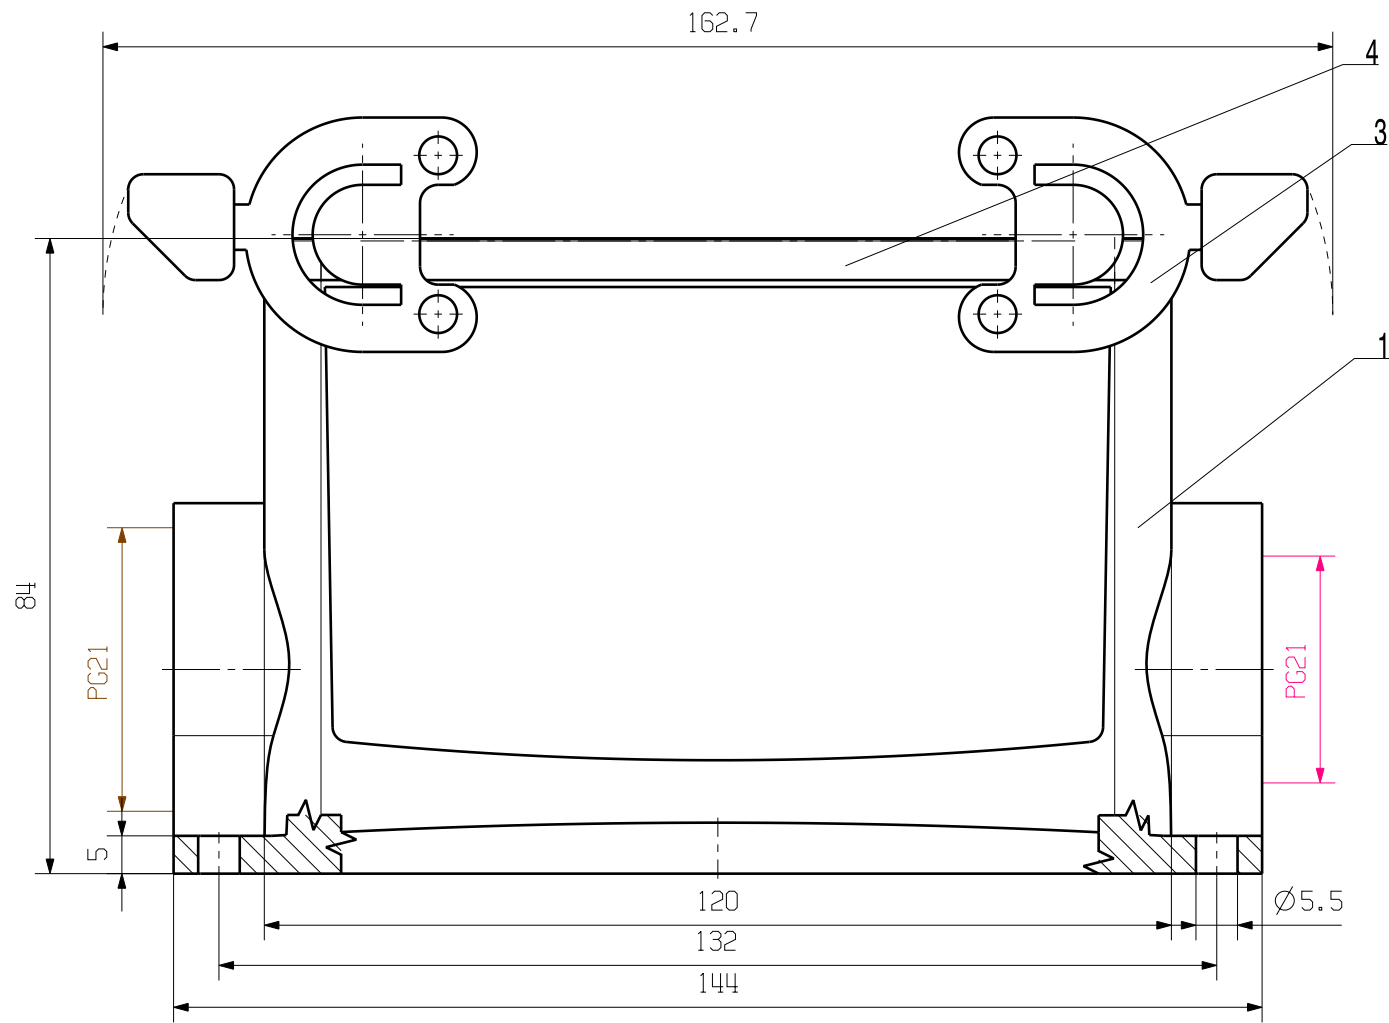

MASSE OHNE TOLERANZ SIND KEINE PRUEFMASSE  
 DIMS. WITHOUT TOLERANCE ARE NOT CONTROL DIMS.

4	SEALING	NBR
3	LOCKING	STAINLESS STEEL
2	LOCKING BOLTS	STAINLESS STEEL
1	BASE HOUSING	ALUMINIUM WITH POWDER COATING
ROHSTOFF-NR. R. PART NO.	TYP PART NAME	WERKSTOFF MATERIAL

MAX. NRN./NOS. ?		CAT.NO.: 1661590000	
MODIFICATION		DRAWING NO. ISSUE NO.	
Weidmüller		HDC 64D SBU 2PG21G	
SCALE: 1/1		SOCKELGEHAEUSE	
SUPERSEDES:		BASE HOUSING	
SUPERSEDED BY:		PRODUCT FILE:	
DRAWN	DATE	NAME	
RESPONSIBLE	21.10.2005	YANG_A	
CHECKED	31.10.2005	Zhang_T	
APPROVED			