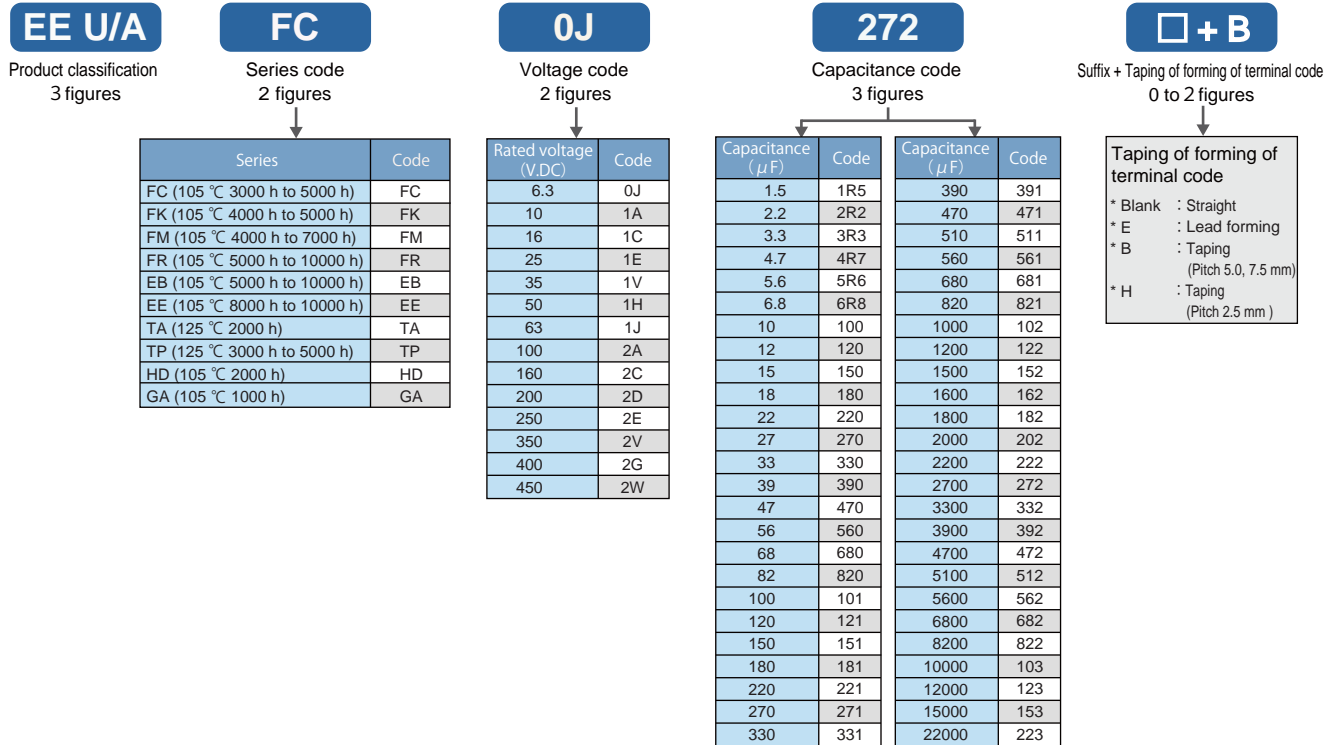

Explanation of part numbers

Part number system

◇ Type 1 (Series : FC, FK, FM, FR, EB, EE, TA, TP, HD, GA)

◇ Type 2 (Series : NHG, GA-Bipolar, M)

◇ Type 3 (Series : KA, KA-Bipolar, KS, KS-Bipolar, SU-Bipolar)