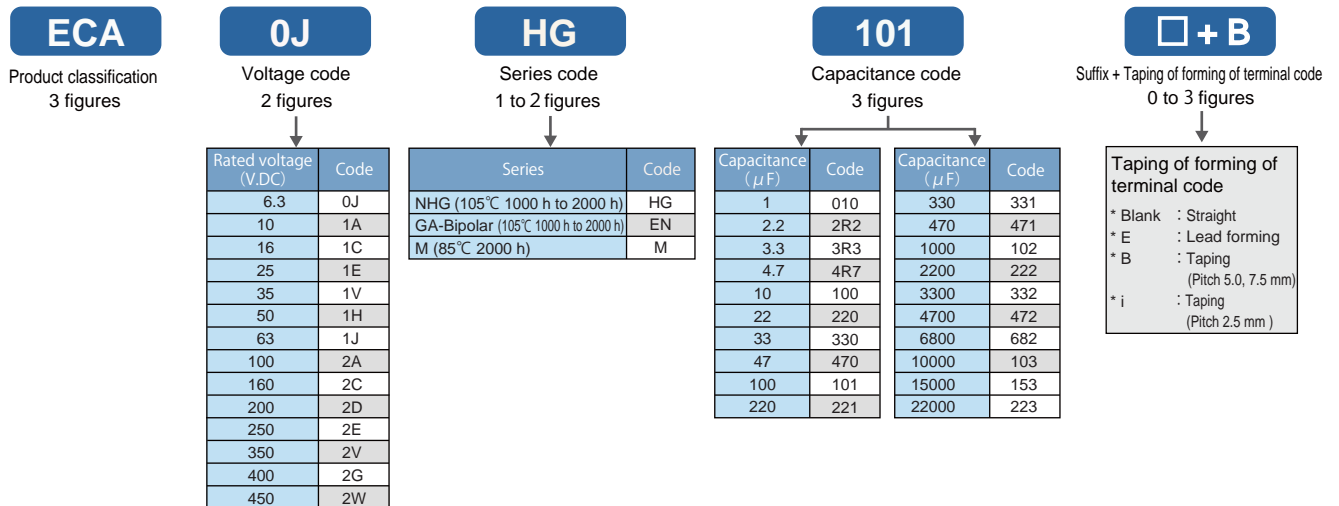

Explanation of part numbers

Part number system

◇ Type 1 (Series : FC, FK, FM, FR, EB, EE, TA, TP, HD, GA)

◇ Type 2 (Series : NHG, GA-Bipolar, M)

◇ Type 3 (Series : KA, KA-Bipolar, KS, KS-Bipolar, SU-Bipolar)