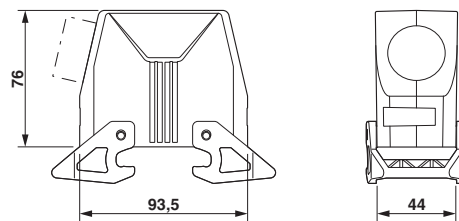

- good shielding in the event of electromagnetic interference

Key Commercial Data

Packing unit	1 STK
Custom tariff number	85389099
Country of origin	China

Technical data

Dimensions

Height	76 mm
Width	44 mm
Length	93.5 mm

Housing - HC-STA-B16-HHWD-1STP21-EL-AL - 1412705

Technical data

General

Note	For contact inserts HC-B16, BB32, D40, DD72, HS6, HV6, M, K
Size	B16
Housing type	Sleeve housing
Locking type	With double locking latch
No. of cable outlets	1
Cable exit	lateral
Screw connection	none
Type of the screw connection	1x Pg21
Housing material	Die-cast aluminum, salt water resistant
Housing surface material	Uncoated
Material lock	PA

Drawings

Dimensional drawing

Dimensional drawing

Classifications

eCl@ss

eCl@ss 5.1	27143424
eCl@ss 6.0	27143423
eCl@ss 8.0	27440202
eCl@ss 9.0	27440202

ETIM

ETIM 5.0	EC000437
----------	----------