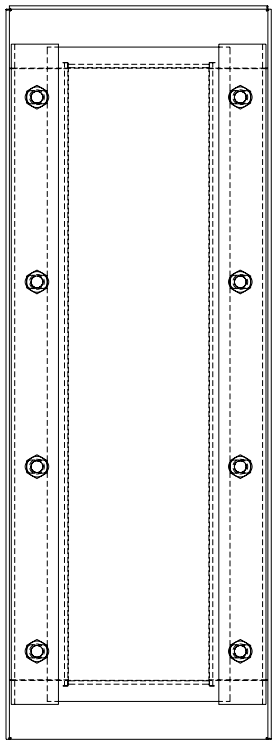

PART No. 1481WN41303

for more information visit
www.hammfg.com

Data subject to change without notice

ISOMETRIC VIEW

REAR VIEW