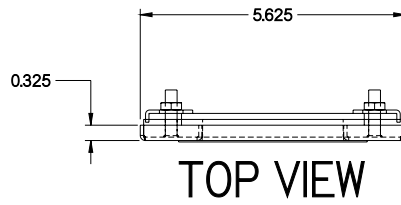

PART No. 1481WN41303

for more information visit
www.hammfg.com

Data subject to change without notice

ISOMETRIC VIEW

REAR VIEW