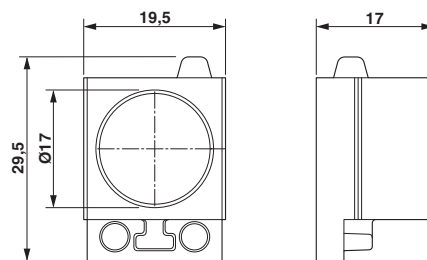

Cable sleeve, no. of conductors: 1, length: 29.5 mm, width: 19.5 mm, height: 17 mm, external cable diameter: 1x 16 mm ... 17 mm , color: black

Product Description

Slotted cable sleeve

Key Commercial Data

Packing unit	10 STK
GTIN	 4 046356 797016
GTIN	4046356797016

Technical data

Dimensions

External cable diameter	1x 16 mm ... 17 mm
Length	29.5 mm
Width	19.5 mm
Height	17 mm

Ambient conditions

Degree of protection	IP54 (Observe the assembly instructions)
Ambient temperature (operation)	-40 °C ... 125 °C (static)

Environmental Product Compliance

Cable sleeve - CES-SRG-BK-17 - 1410589

Technical data

Environmental Product Compliance

China RoHS	Environmentally friendly use period: unlimited = EFUP-e
	No hazardous substances above threshold values

Drawings

Dimensional drawing

Dimensional drawing

Phoenix Contact 2018 © - all rights reserved
<http://www.phoenixcontact.com>

PHOENIX CONTACT GmbH & Co. KG
Flachsmarktstr. 8
32825 Blomberg
Germany
Tel. +49 5235 300
Fax +49 5235 3 41200
<http://www.phoenixcontact.com>