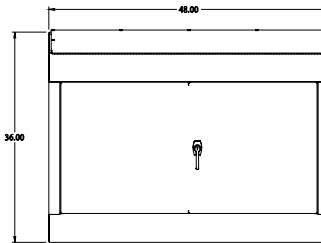

CONTROL PANEL B-B

**PART No. 1472-48**  
 for more information visit  
[www.hammfg.com](http://www.hammfg.com)  
 Data subject to change without notice  
 Isometric drawing Not to Scale

TOP VIEW

ISOMETRIC VIEW

BACK VIEW

LEFT SIDE VIEW

FRONT VIEW

RIGHT SIDE VIEW

INNER PANEL

BOTTOM VIEW