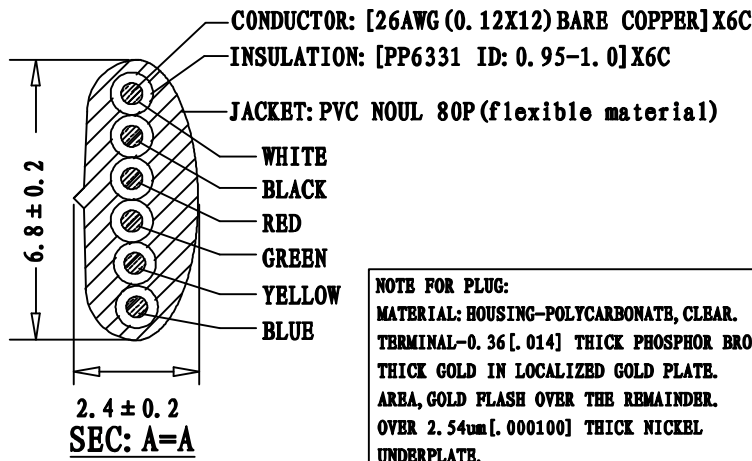

PACKAGE: INDIVIDUAL PE BAG.

NOTE FOR PLUG:
 MATERIAL: HOUSING-POLYCARBONATE, CLEAR.
 TERMINAL-0.36[.014] THICK PHOSPHOR BRONZE.
 THICK GOLD IN LOCALIZED GOLD PLATE.
 AREA, GOLD FLASH OVER THE REMAINDER.
 OVER 2.54um[.000100] THICK NICKEL
 UNDERPLATE.

P1	COLOR
1	WHITE
2	BLACK
3	RED
4	GREEN
5	YELLOW
6	BLUE

PART NO	DRAWING NO	BUYER COLOR	VENDOR COLOR	RETRACTED LENGTH ("L3")	CUSTOMER Accepted ("L2")	CUT LENGTH "L1"
523-26-6600-WH-0005F	A	White	W-103 LIGHT	540 ± 50	5.0FT-5.75FT	2600-2800
523-26-6600-WH-0007F	B	White	W-103 LIGHT	740 ± 50	7.0FT-8.05FT	3700-3900
523-26-6600-WH-0010F	C	White	W-103 LIGHT	1000 ± 50	10.0FT-11.5FT	5000-5200
523-26-6600-WH-0012F	D	White	W-103 LIGHT	1300 ± 50	12.0FT-13.8FT	6400-6600
523-26-6600-WH-0014F	E	White	W-103 LIGHT	1350 ± 50	14.0FT-16.1FT	6900-7100
523-26-6600-WH-0025F	F	White	W-103 LIGHT	3400 ± 50	25.0FT-28.75FT	13200-13400

REVISE	VERSION	BASIS	CONTENTS
12-02-20	A/0	T0210A	NEW DRAWING

CnC Tech, LLC	
Industrial Cable and Connector Technology	
IDRAWING NO: 671-339	CUSTOMER: L-671
ITEM NO: 6C COILD CORD P+0 PLUG	UNIT: mm
DATE: 2012-02-20	ISSUE: (A/0)
DRAWN: QB:	QA:
SALES DEPT:	SALES MANAGER: