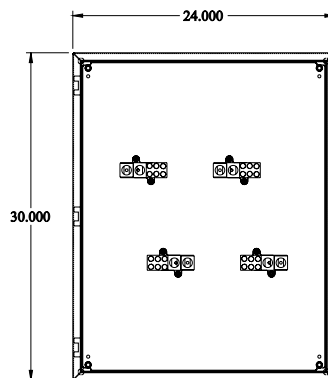

PART No. CN4SB604

for more information visit
www.hammfg.com

Data subject to change without notice

Isometric drawing Not to Scale

TOP VIEW

ISOMETRIC VIEW

INNER PANEL

BACK VIEW

LEFT SIDE VIEW

FRONT VIEW - COVER REMOVED

RIGHT SIDE VIEW

BOTTOM VIEW