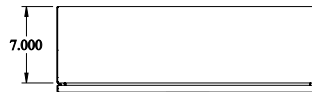

PART No. CN4SB604

for more information visit
www.hammfg.com

Data subject to change without notice

Isometric drawing Not to Scale

TOP VIEW

ISOMETRIC VIEW

INNER PANEL

BACK VIEW

LEFT SIDE VIEW

FRONT VIEW - COVER REMOVED

RIGHT SIDE VIEW

BOTTOM VIEW