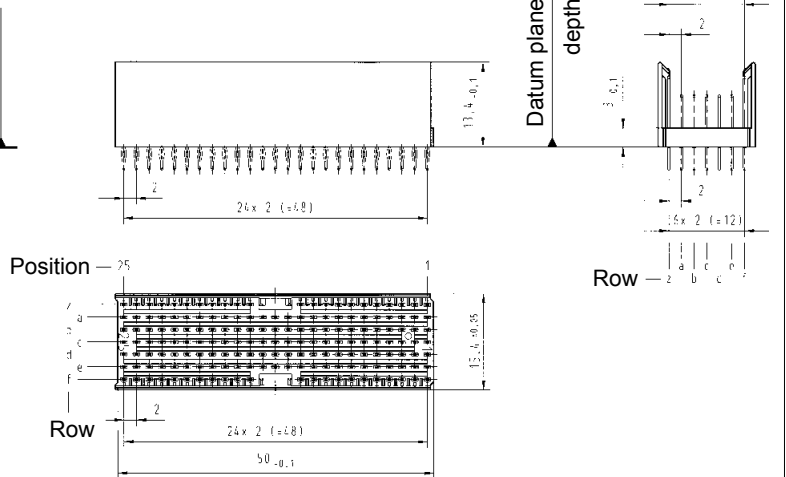

harbus<sup>®</sup> HM

Male connectors, straight

Identification	Number of contacts	Contact length [mm] mating side	termination side	Part number	Contact configuration
Type AB <sub>25</sub>	125	8.2	3.7	17 15 125 1201 <b>17 15 125 2201</b>	
Type AB <sub>25</sub>	169	8.2/ 11.2	3.7	17 15 169 1201 <b>17 15 169 2201</b>	
Type AB <sub>25</sub>	169	8.2/ 11.2	13.0/ 16.0	17 15 169 1003 <b>17 15 169 2003</b>	

Contact dimensions [mm]

Connector dimensions [mm]

Board drillings