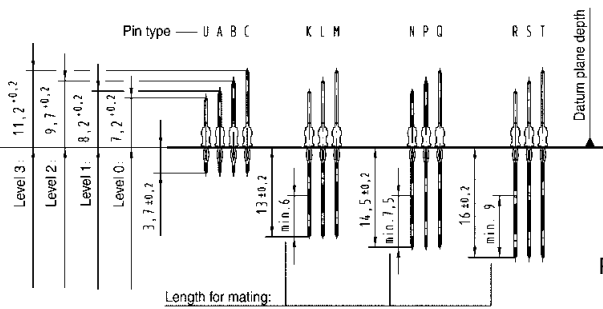

harbus<sup>®</sup> HM

Male connectors, straight

Identification	Number of contacts	Contact length [mm] mating side	termination side	Part number	Contact configuration
Type AB <sub>25</sub>	125	8.2	3.7	17 15 125 1201 <b>17 15 125 2201</b>	
Type AB <sub>25</sub>	169	8.2/ 11.2	3.7	17 15 169 1201 <b>17 15 169 2201</b>	
Type AB <sub>25</sub>	169	8.2/ 11.2	13.0/ 16.0	17 15 169 1003 <b>17 15 169 2003</b>	

Contact dimensions [mm]

Connector dimensions [mm]

Board drillings