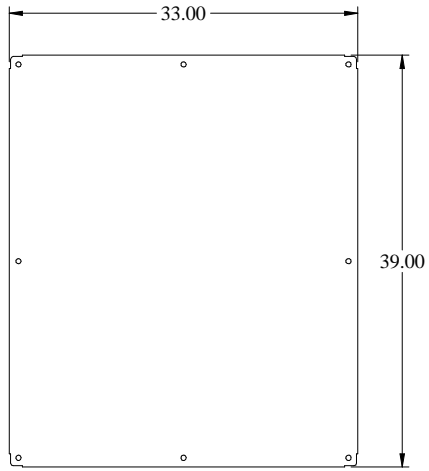

PART No. 1447SJ8

for more information visit
www.hammfg.com

Data subject to change without notice

Isometric drawing Not to Scale

INNER PANEL

BACK VIEW

SIDE VIEW

FRONT VIEW

TOP VIEW

BOTTOM VIEW

ISOMETRIC VIEW

SIDE VIEW