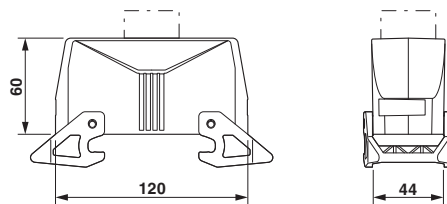

- good shielding in the event of electromagnetic interference

Key Commercial Data

Packing unit	1 STK
Custom tariff number	85389099
Country of origin	China

Technical data

Dimensions

Height	60 mm
Width	44 mm
Length	120 mm

Housing - HC-STA-B24-HLWD-1TTP16-EL-AL - 1412801

Technical data

General

Note	for contact inserts HC-B24, BB46, D64, DD108, HV10/16, M
Size	B24
Housing type	Sleeve housing
Locking type	With double locking latch
No. of cable outlets	1
Cable exit	straight
Screw connection	none
Type of the screw connection	1x Pg16
Housing material	Die-cast aluminum, salt water resistant
Housing surface material	Uncoated
Material lock	PA

Drawings

Dimensional drawing

Dimensional drawing

Classifications

eCl@ss

eCl@ss 5.1	27143424
eCl@ss 6.0	27143423
eCl@ss 8.0	27440202
eCl@ss 9.0	27440202

ETIM

ETIM 5.0	EC000437
----------	----------