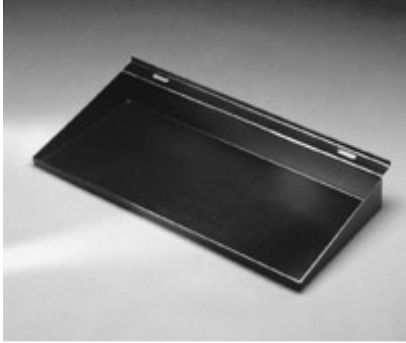

## Mobile Keyboard Support *S2CMKS Series*

- Installs easily at any location along front of Desks or Consolet.
- Provides auxiliary or temporary keyboard support.
- 20" width accommodates standard width keyboards.
- Finished in textured black.
- Requires two drilled holes to permanently mount.