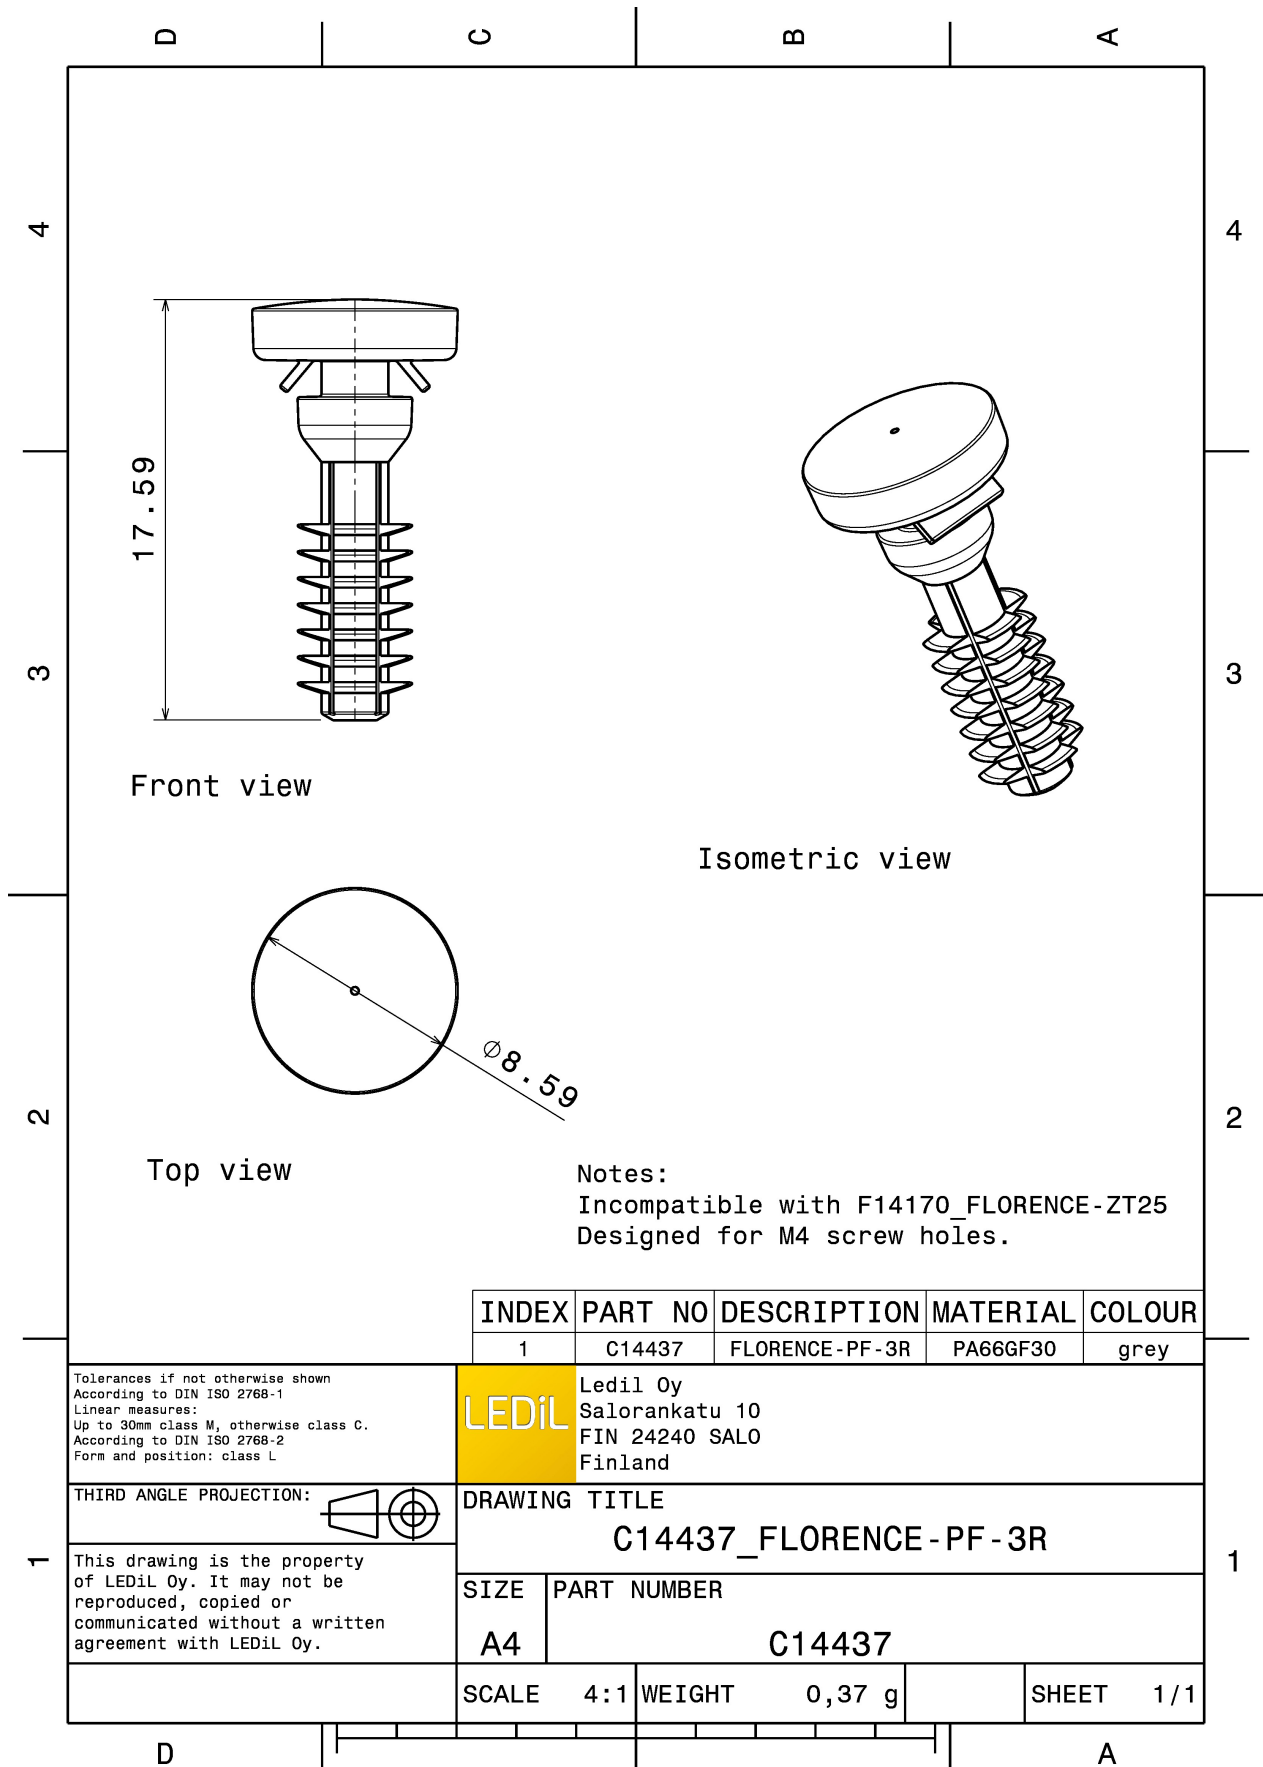

FLORENCE-PF-3R

Press fit plug for appliances where accessing and opening the product needs to be restricted. Compatible with FLORENCE 3-row optics.

TECHNICAL SPECIFICATIONS:

Dimensions	Ø 8.59 mm
Height	17.6 mm
Fastening	
Colour	grey
Box size	120 x 135 x 145 mm
Box weight	1.2 kg
Quantity in Box	2592 pcs
ROHS compliant	yes ⓘ

MATERIAL SPECIFICATIONS:

Component	Type	Material	Colour
FLORENCE-PF-3R	Accessory	POM	grey

GENERAL INFORMATION:

NOTE: The typical beam angle will be changed by different color, chip size and chip position tolerance. The typical total beam angle is the full angle measured where the luminous intensity is half of the peak value.