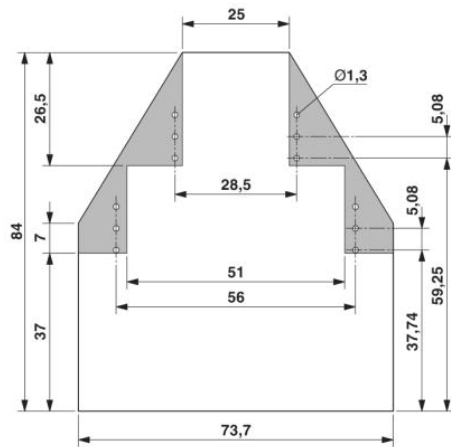

Technical data

General	
Housing type	Complete housing
Housing material	Polyamide (PA 6.6)
Color	green

Dimensions / positions

Length	79 mm
Width	22.5 mm
Number of positions	12
Pitch	5 mm

Technical data

Ambient temperature (operation)	-40 °C ... 105 °C
Connection in acc. with standard	CUL
Nominal voltage U_N	300 V
Nominal current I_N	10 A
AWG/kcmil	30-12
Indicator1	CUL1
Inflammability class acc. to UL 94	V0
Power dissipation at 20°C in the horizontal mounting position	4.6 W 6.7 W

Connection data

Conductor cross section solid min.	0.2 mm ²
Conductor cross section solid max.	4 mm ²
Conductor cross section stranded min.	0.2 mm ²
Conductor cross section stranded max.	2.5 mm ²
Conductor cross section AWG/kcmil min.	24
Conductor cross section AWG/kcmil max	12
Stripping length	8 mm

Diagrams/Drawings

Dimensioned drawing

Schematic diagram

Address

PHOENIX CONTACT Deutschland GmbH
Flachmarktstr. 8
32825 Blomberg, Germany
Phone +49 5235 3 12000
Fax +49 5235 3 41200
<http://www.phoenixcontact.de>