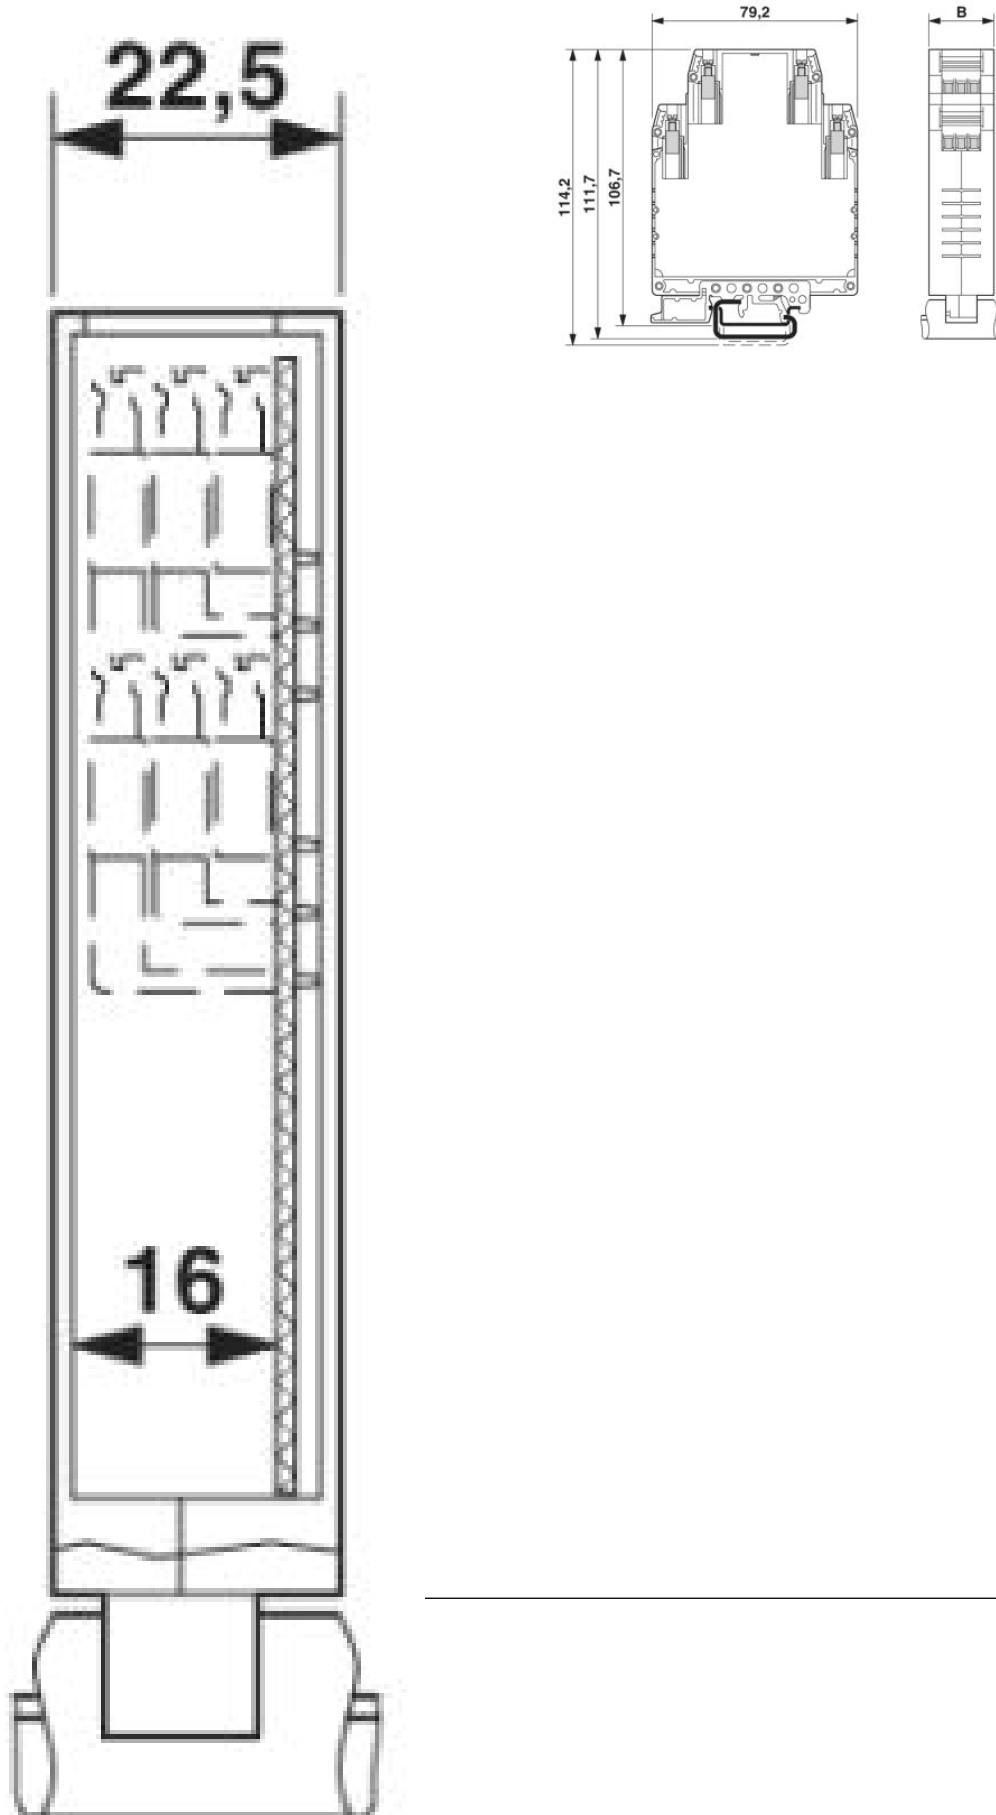

Diagrams/Drawings

Dimensioned drawing