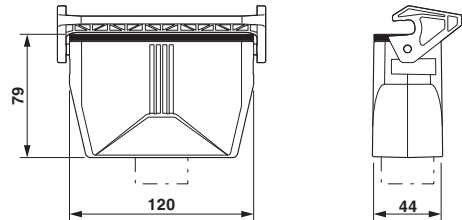

Coupling housings B24, With single locking latch, Material: Die-cast aluminum, salt water resistant, Cable outlets: 1, straight, Height: 77 mm, Cable gland: none, Gland: no, 1x Pg21, Standard

Why buy this product

Dimensions

Height	77 mm
Width	44 mm
Length	120 mm

Ambient conditions

Degree of protection of housing (IP)	IP66
	IP69K (ISO 20653:2013-02, with suitable screw connection)
	IP67
Degree of protection of housing (NEMA)	4
	4X
	12
Ambient temperature (operation)	-40 °C ... 125 °C

Housing - HC-STA-B24-CHWS-1TTP21-ELC-AL - 1412748

Technical data

General

Note	for contact inserts HC-B24, BB46, D64, DD108, HV10/16, M
Size	B24
Housing type	Coupling housings
Locking type	With single locking latch
No. of cable outlets	1
Cable exit	straight
Screw connection	none
Type of the screw connection	1x Pg21
Housing material	Die-cast aluminum, salt water resistant
Housing surface material	Uncoated
Seal material	NBR, conductive
Material lock	PA

Drawings

Dimensional drawing

Dimensional drawing

Classifications

eCl@ss

eCl@ss 5.1	27143424
eCl@ss 6.0	27143423
eCl@ss 8.0	27440202
eCl@ss 9.0	27440202

ETIM

ETIM 5.0	EC000437
----------	----------