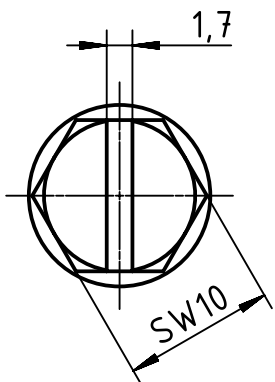

X (2:1)

	All Dimensions in mm Original Size DIN A4		Scale 1:2	Free size tol.		Ref.	
	All rights reserved Department EL PD - DE		Created by SPRENB	Inspected by BERGHORN	Standardisation TIEMANNA	Date 2013-11-18	State Final Release
HARTING Electric GmbH & Co. KG D-32339 Espelkamp			Title Han 6 HPR Cover Screw Locking			Doc-Key / ECM-Nr. 100179834/UGD/006/B 500000064761	
			Type TB	Number 09 40 006 5411		Rev. B	Page 1/1